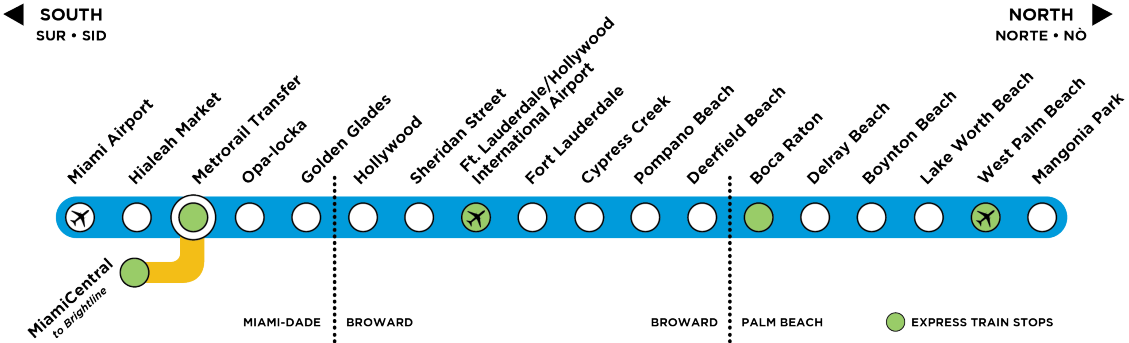

SOUTHBOUND DIRECCIÓN SUR | NAN DIREKSYON SID | WEEKENDS & HOLIDAYS

Train No.	AM SOUTHBOUND										PM SOUTHBOUND																			
	P661	P663	P665	P667	P669	P671	P673	P675	P677	P679	P681	P683	P685	P687	P689	P661	P663	P665	P667	P669	P671	P673	P675	P677	P679	P681	P683	P685	P687	P689
Mangonia Park	5:20	6:20	7:20	8:20	9:20	10:20	11:20	12:20	1:20	2:20	3:20	4:20	5:20	6:20	8:20	5:20	6:20	7:20	8:20	9:20	10:20	11:20	12:20	1:20	2:20	3:20	4:20	5:20	6:20	8:20
West Palm Beach	5:26	6:26	7:26	8:26	9:26	10:26	11:26	12:26	1:26	2:26	3:26	4:26	5:26	6:26	8:26	5:26	6:26	7:26	8:26	9:26	10:26	11:26	12:26	1:26	2:26	3:26	4:26	5:26	6:26	8:26

All passengers must purchase a valid ticket before boarding the train. Southbound trains board on Track 1 and Northbound trains board on Track 2, unless otherwise announced at train station.

Tri-Rail advises passengers to arrive at the station 20 minutes prior to departure and to call the Office of Customer Experience at 1-800-TRI-RAIL (874-7245) to verify schedule and connection information before traveling.

Effective 8/12/24

TRI-RAIL
1-800-TRI-RAIL • TRI-RAIL.COM
801 NW 33rd Street, Pompano Beach, Florida 33064