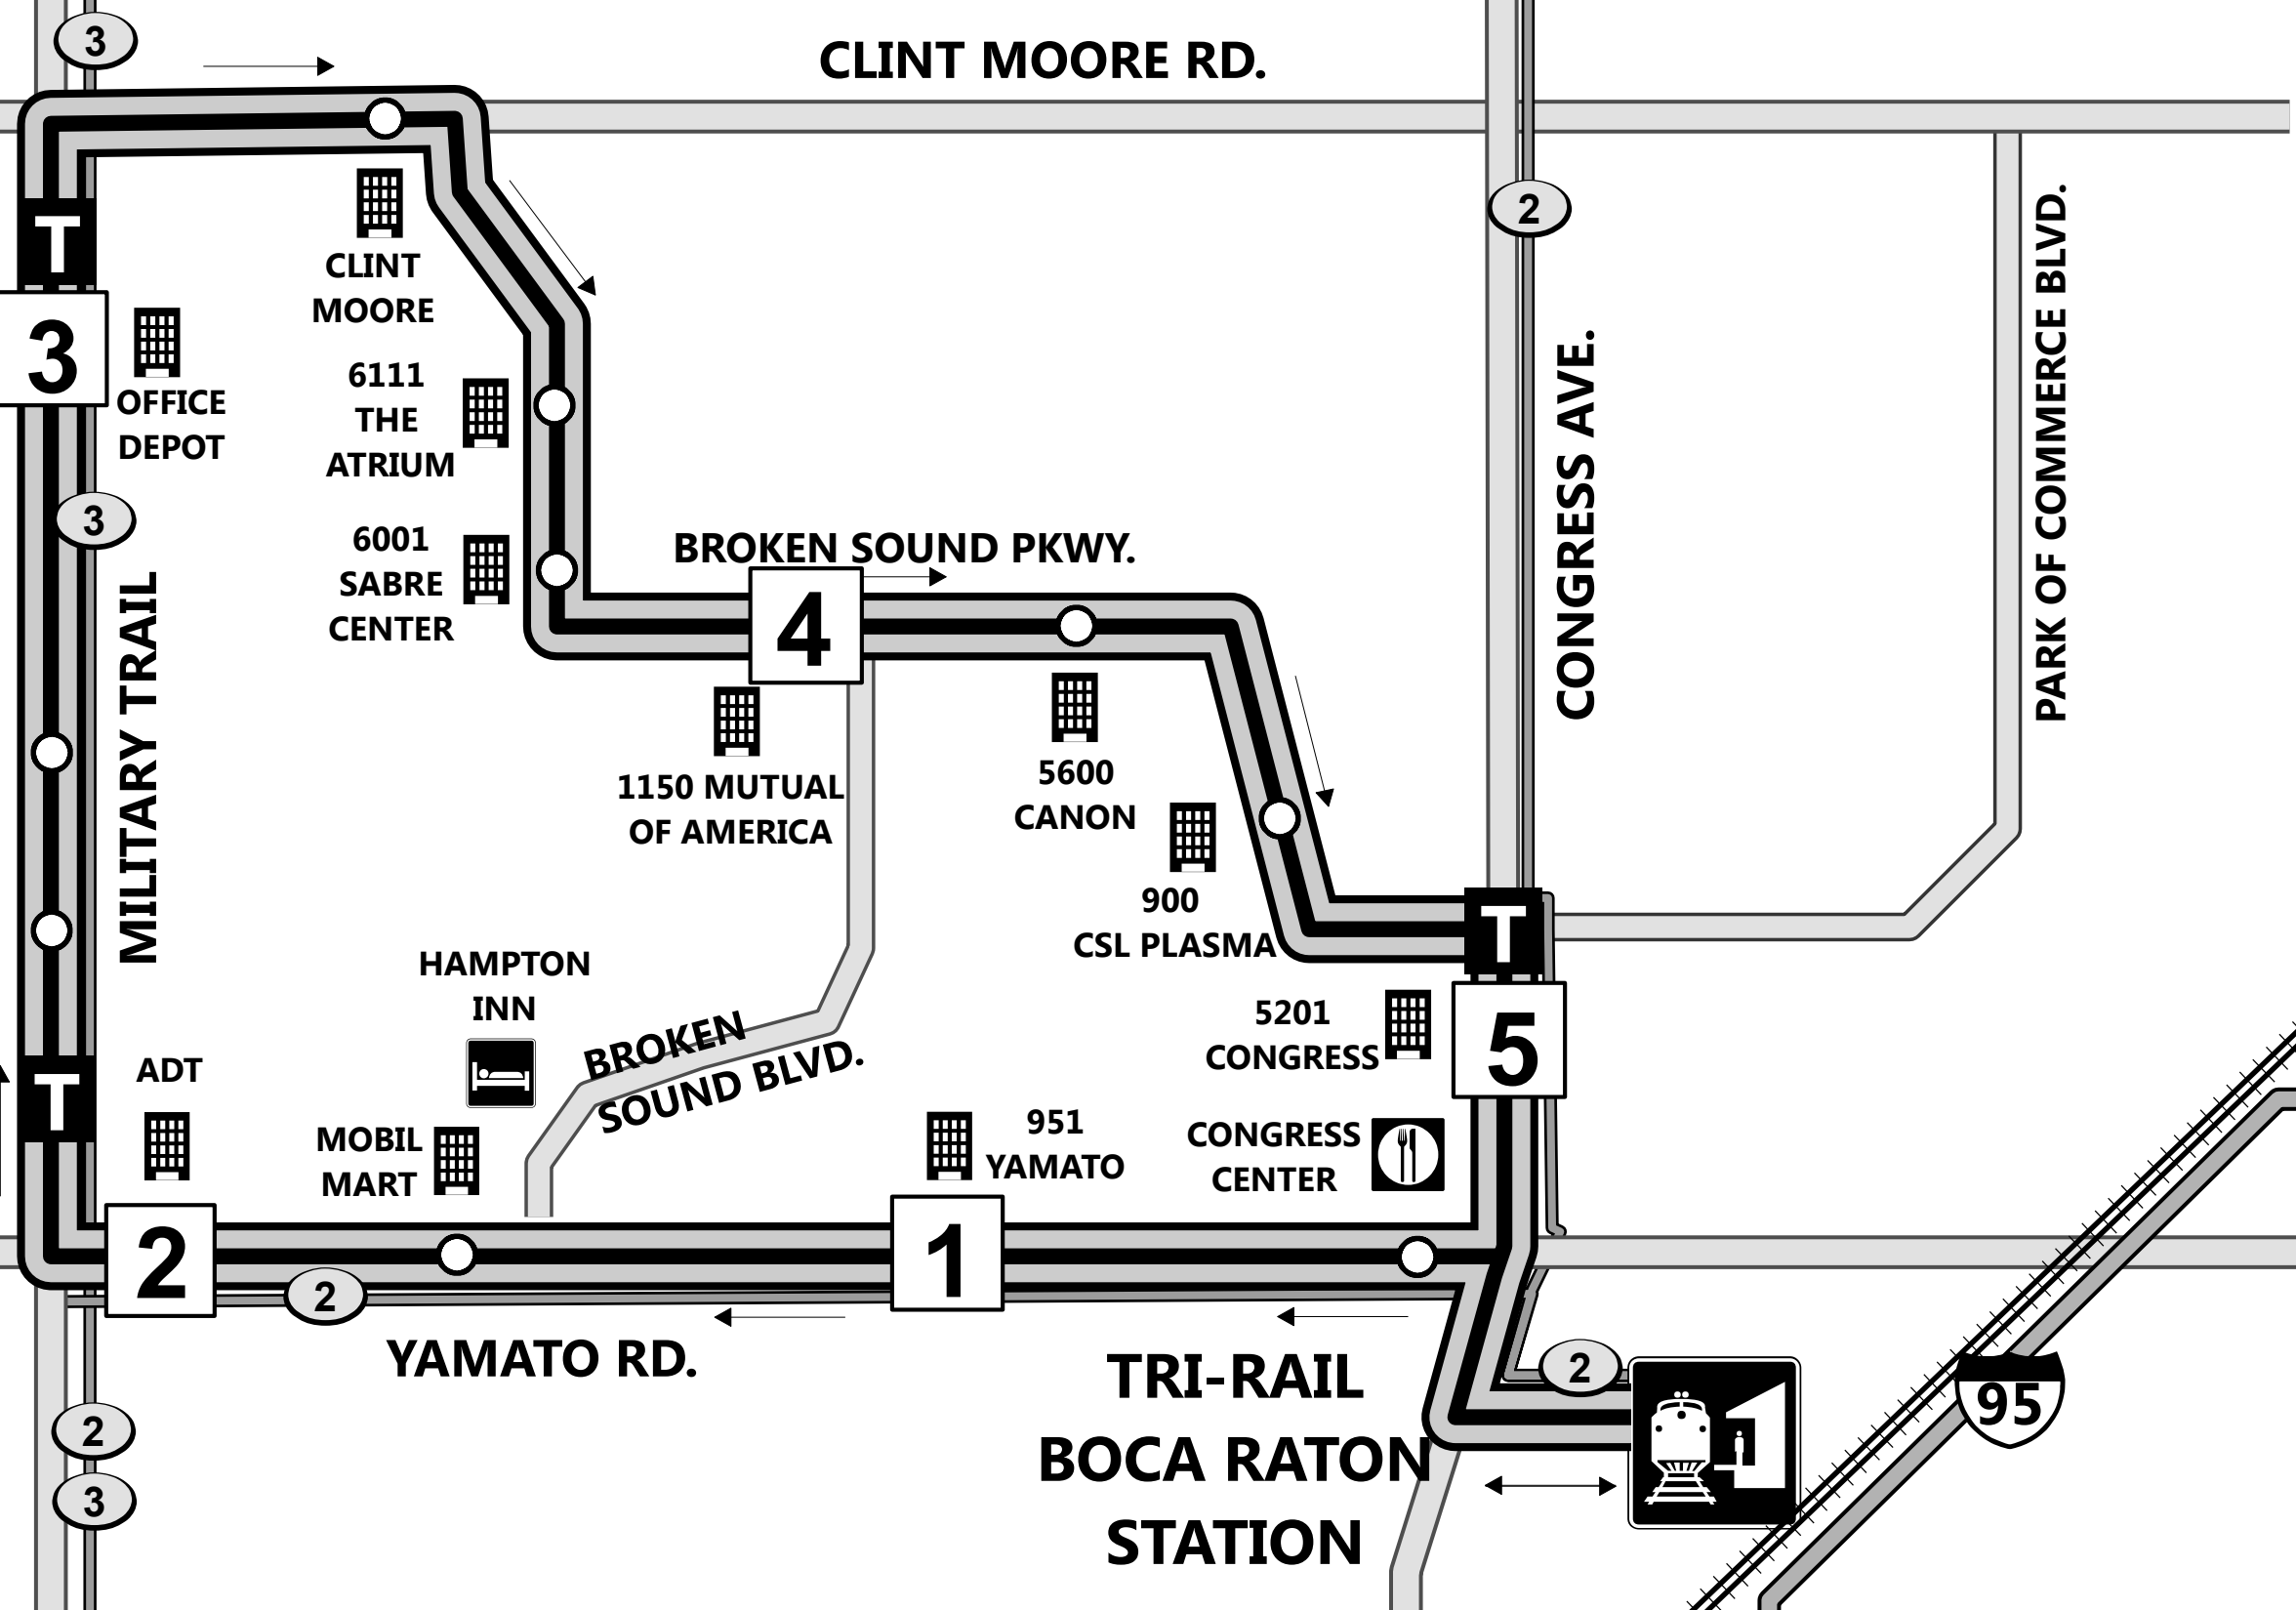

BOCA RATON STATION

THE PARK AT BROKEN SOUND (formerly Arvida Park of Commerce [APOC]) WEST ROUTE MAP

- 1** ROUTE TIMED MAP LOCATIONS
- 2** COUNTY BUS ROUTE
- T** COUNTY BUS TRANSFER POINT
- O** ADDITIONAL BUS STOPS

MIZNER COURT

SAN MARCO NORTH

SAN MARCO SOUTH

ADT

MOBIL MART

HAMPTON INN

CLINT MOORE

6111 THE ATRIUM

6001 SABRE CENTER

1150 MUTUAL OF AMERICA

5600 CANON

900 CSL PLASMA

5201 CONGRESS

951 YAMATO

CONGRESS CENTER

CLINT MOORE RD.

BROKEN SOUND PKWY.

YAMATO RD.

TRI-RAIL
BOCA RATON
STATION

CONGRESS AVE.

PARK OF COMMERCE BLVD.