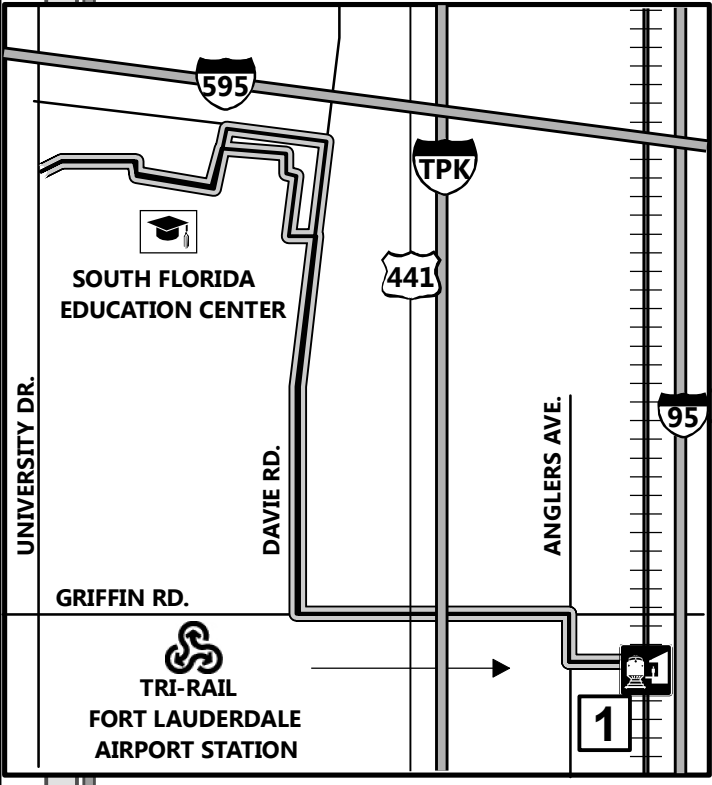

TRI-RAIL / SOUTH FLORIDA
EDUCATION CENTER SHUTTLE

SHUTTLE ROUTE MAP

BROWARD COLLEGE
FAU

McFatter
NOVA SOUTHEASTERN UNIVERSITY

UF UNIVERSITY OF FLORIDA

UNIVERSITY DR.

COLLEGE AVE.

DAVIE RD.

DAVIE RD.

INSET

8 ROUTE TIMED MAP LOCATIONS

12 COUNTY BUS ROUTE

T COUNTY BUS TRANSFER POINT

TO TRI-RAIL
FORT LAUDERDALE AIRPORT STATION