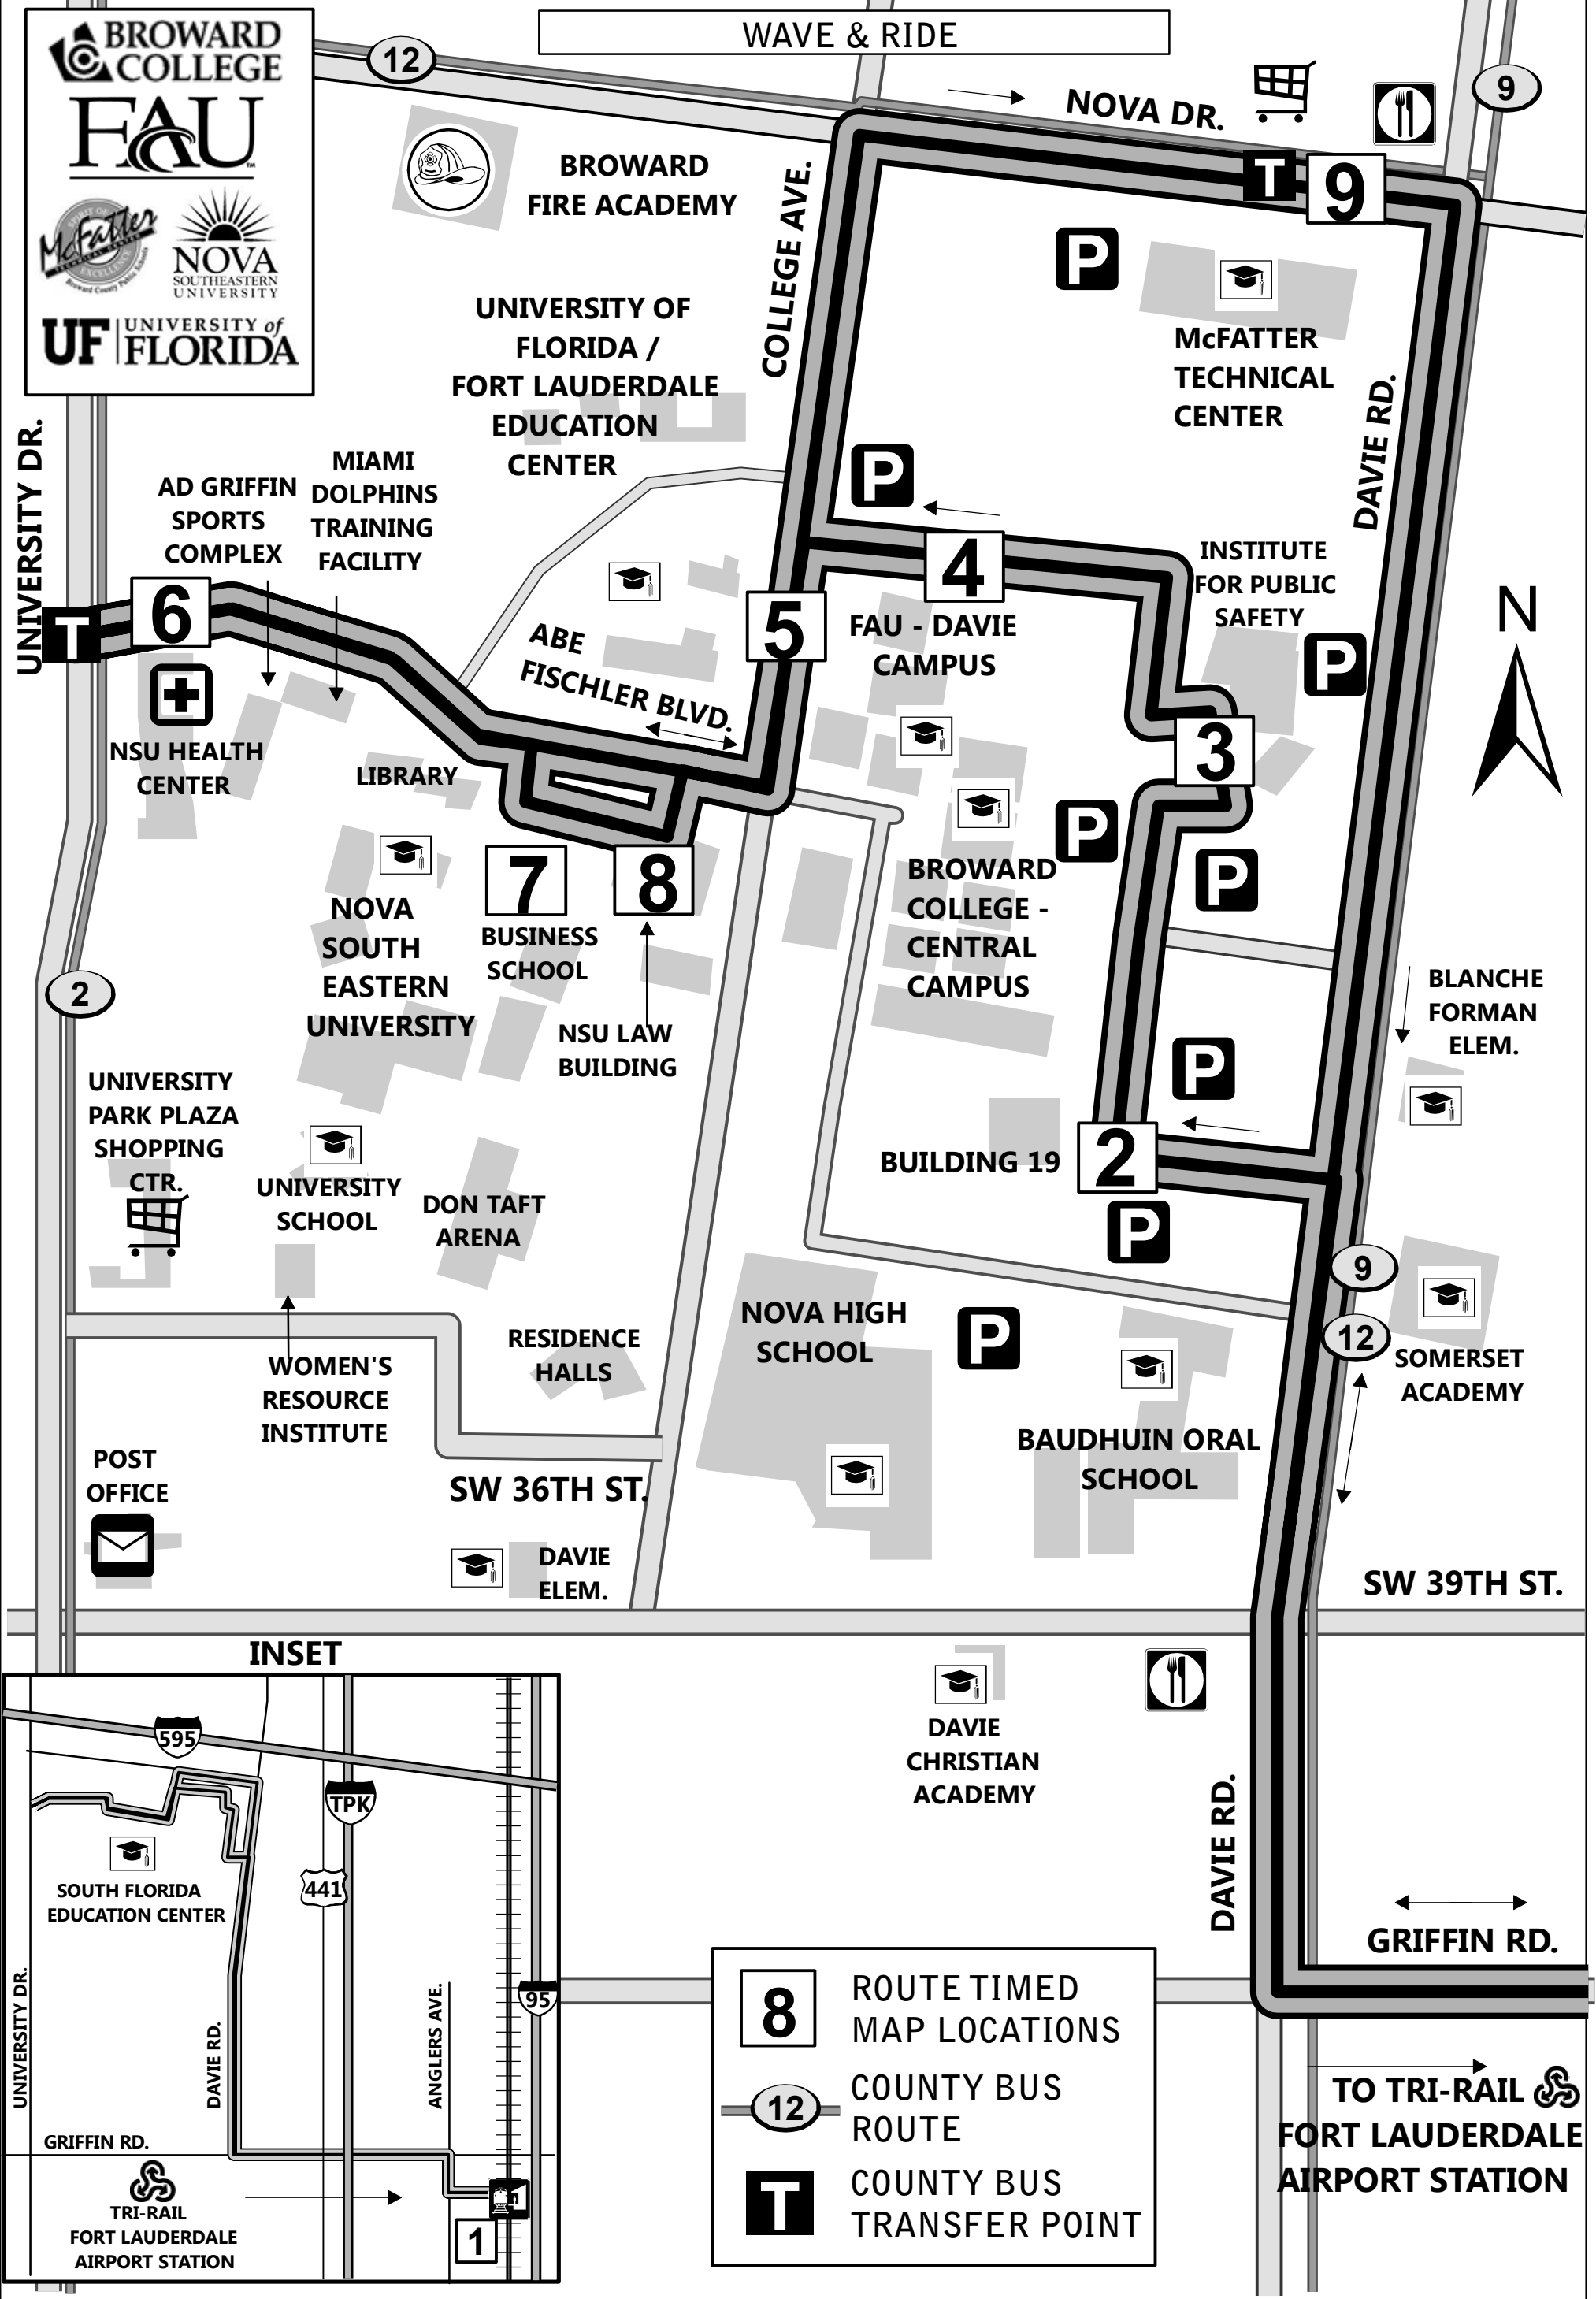

TRI-RAIL / SOUTH FLORIDA
EDUCATION CENTER SHUTTLE

SHUTTLE ROUTE MAP

BROWARD COLLEGE
FAU

McFatter
NOVA SOUTHEASTERN UNIVERSITY

UF UNIVERSITY OF FLORIDA

UNIVERSITY DR.

COLLEGE AVE.

DAVIE RD.

DAVIE RD.

INSET

8 ROUTE TIMED MAP LOCATIONS

12 COUNTY BUS ROUTE

T COUNTY BUS TRANSFER POINT

TO TRI-RAIL
FORT LAUDERDALE AIRPORT STATION