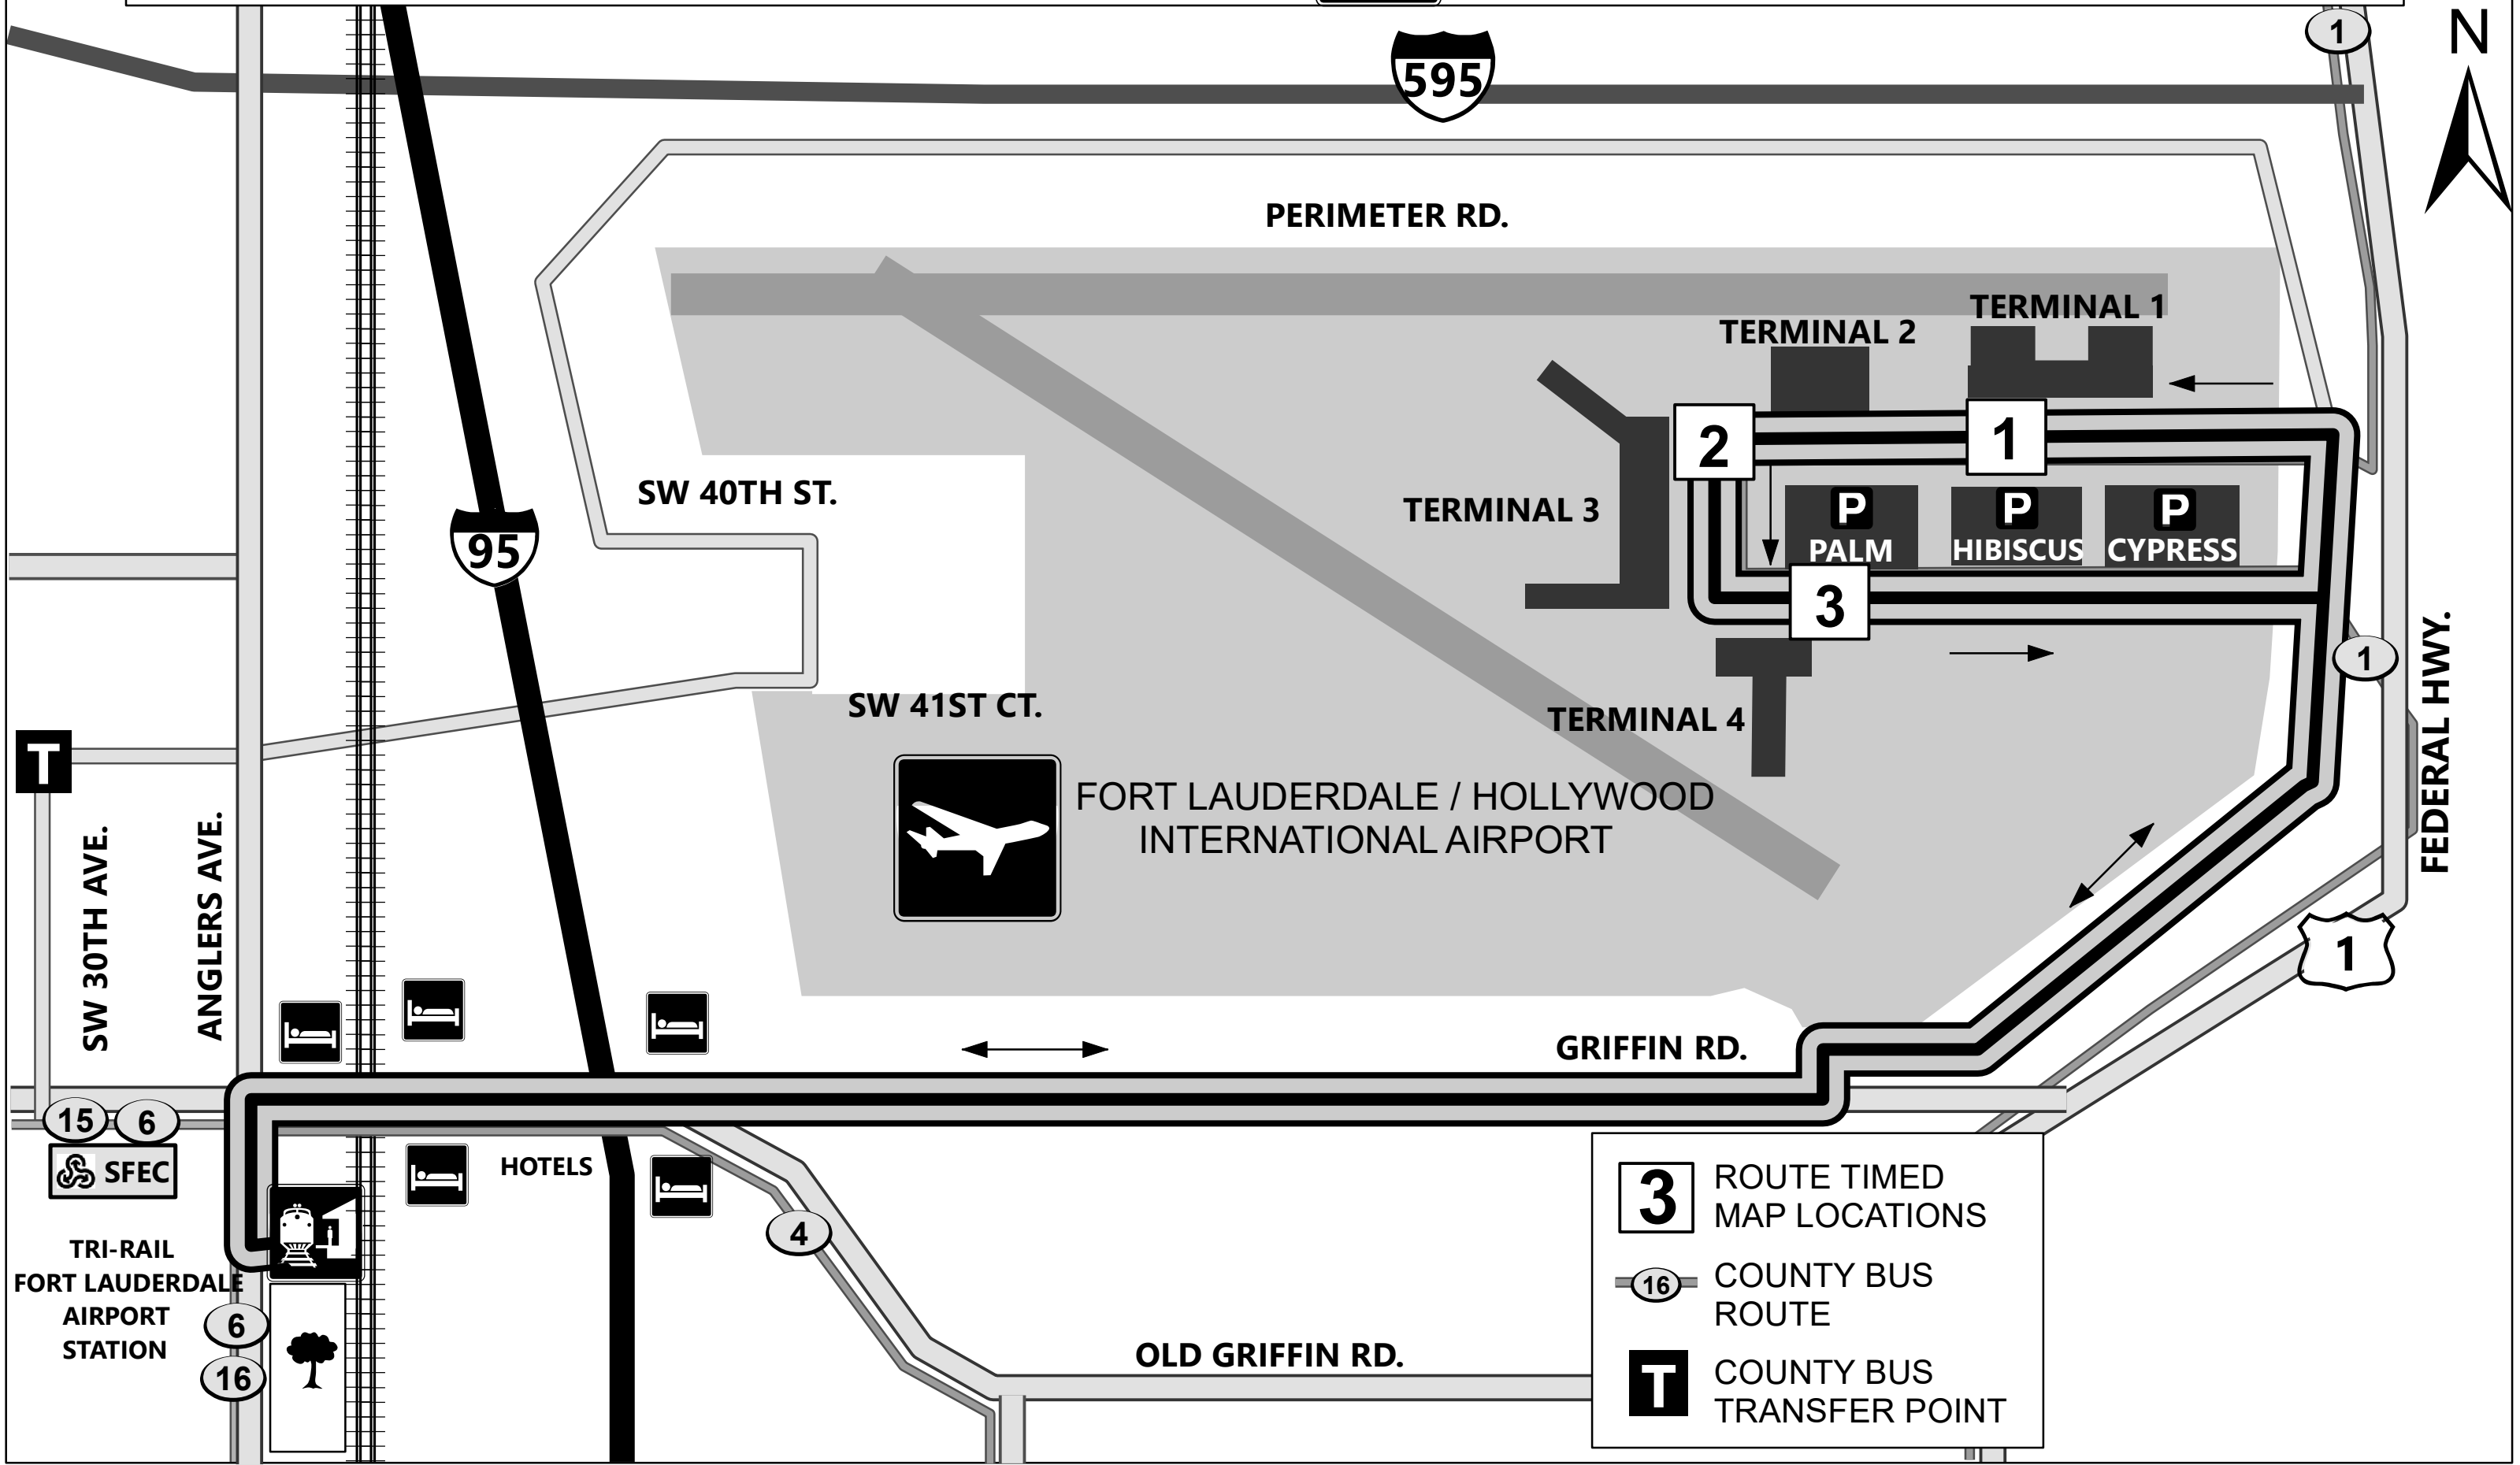

FORT LAUDERDALE / HOLLYWOOD
INTERNATIONAL AIRPORT STATION AT DANIA BEACH

FLA-1 SHUTTLE ROUTE MAP
FLL Airport Shuttle (Weekends-Holidays)

- 3** ROUTE TIMED MAP LOCATIONS
- 16** COUNTY BUS ROUTE
- T** COUNTY BUS TRANSFER POINT

SW 30TH AVE.
ANGLERS AVE.
15 6
SFEC
TRI-RAIL
FORT LAUDERDALE
AIRPORT
STATION
6
16

HOTELS
4

OLD GRIFFIN RD.

FEDERAL HWY.