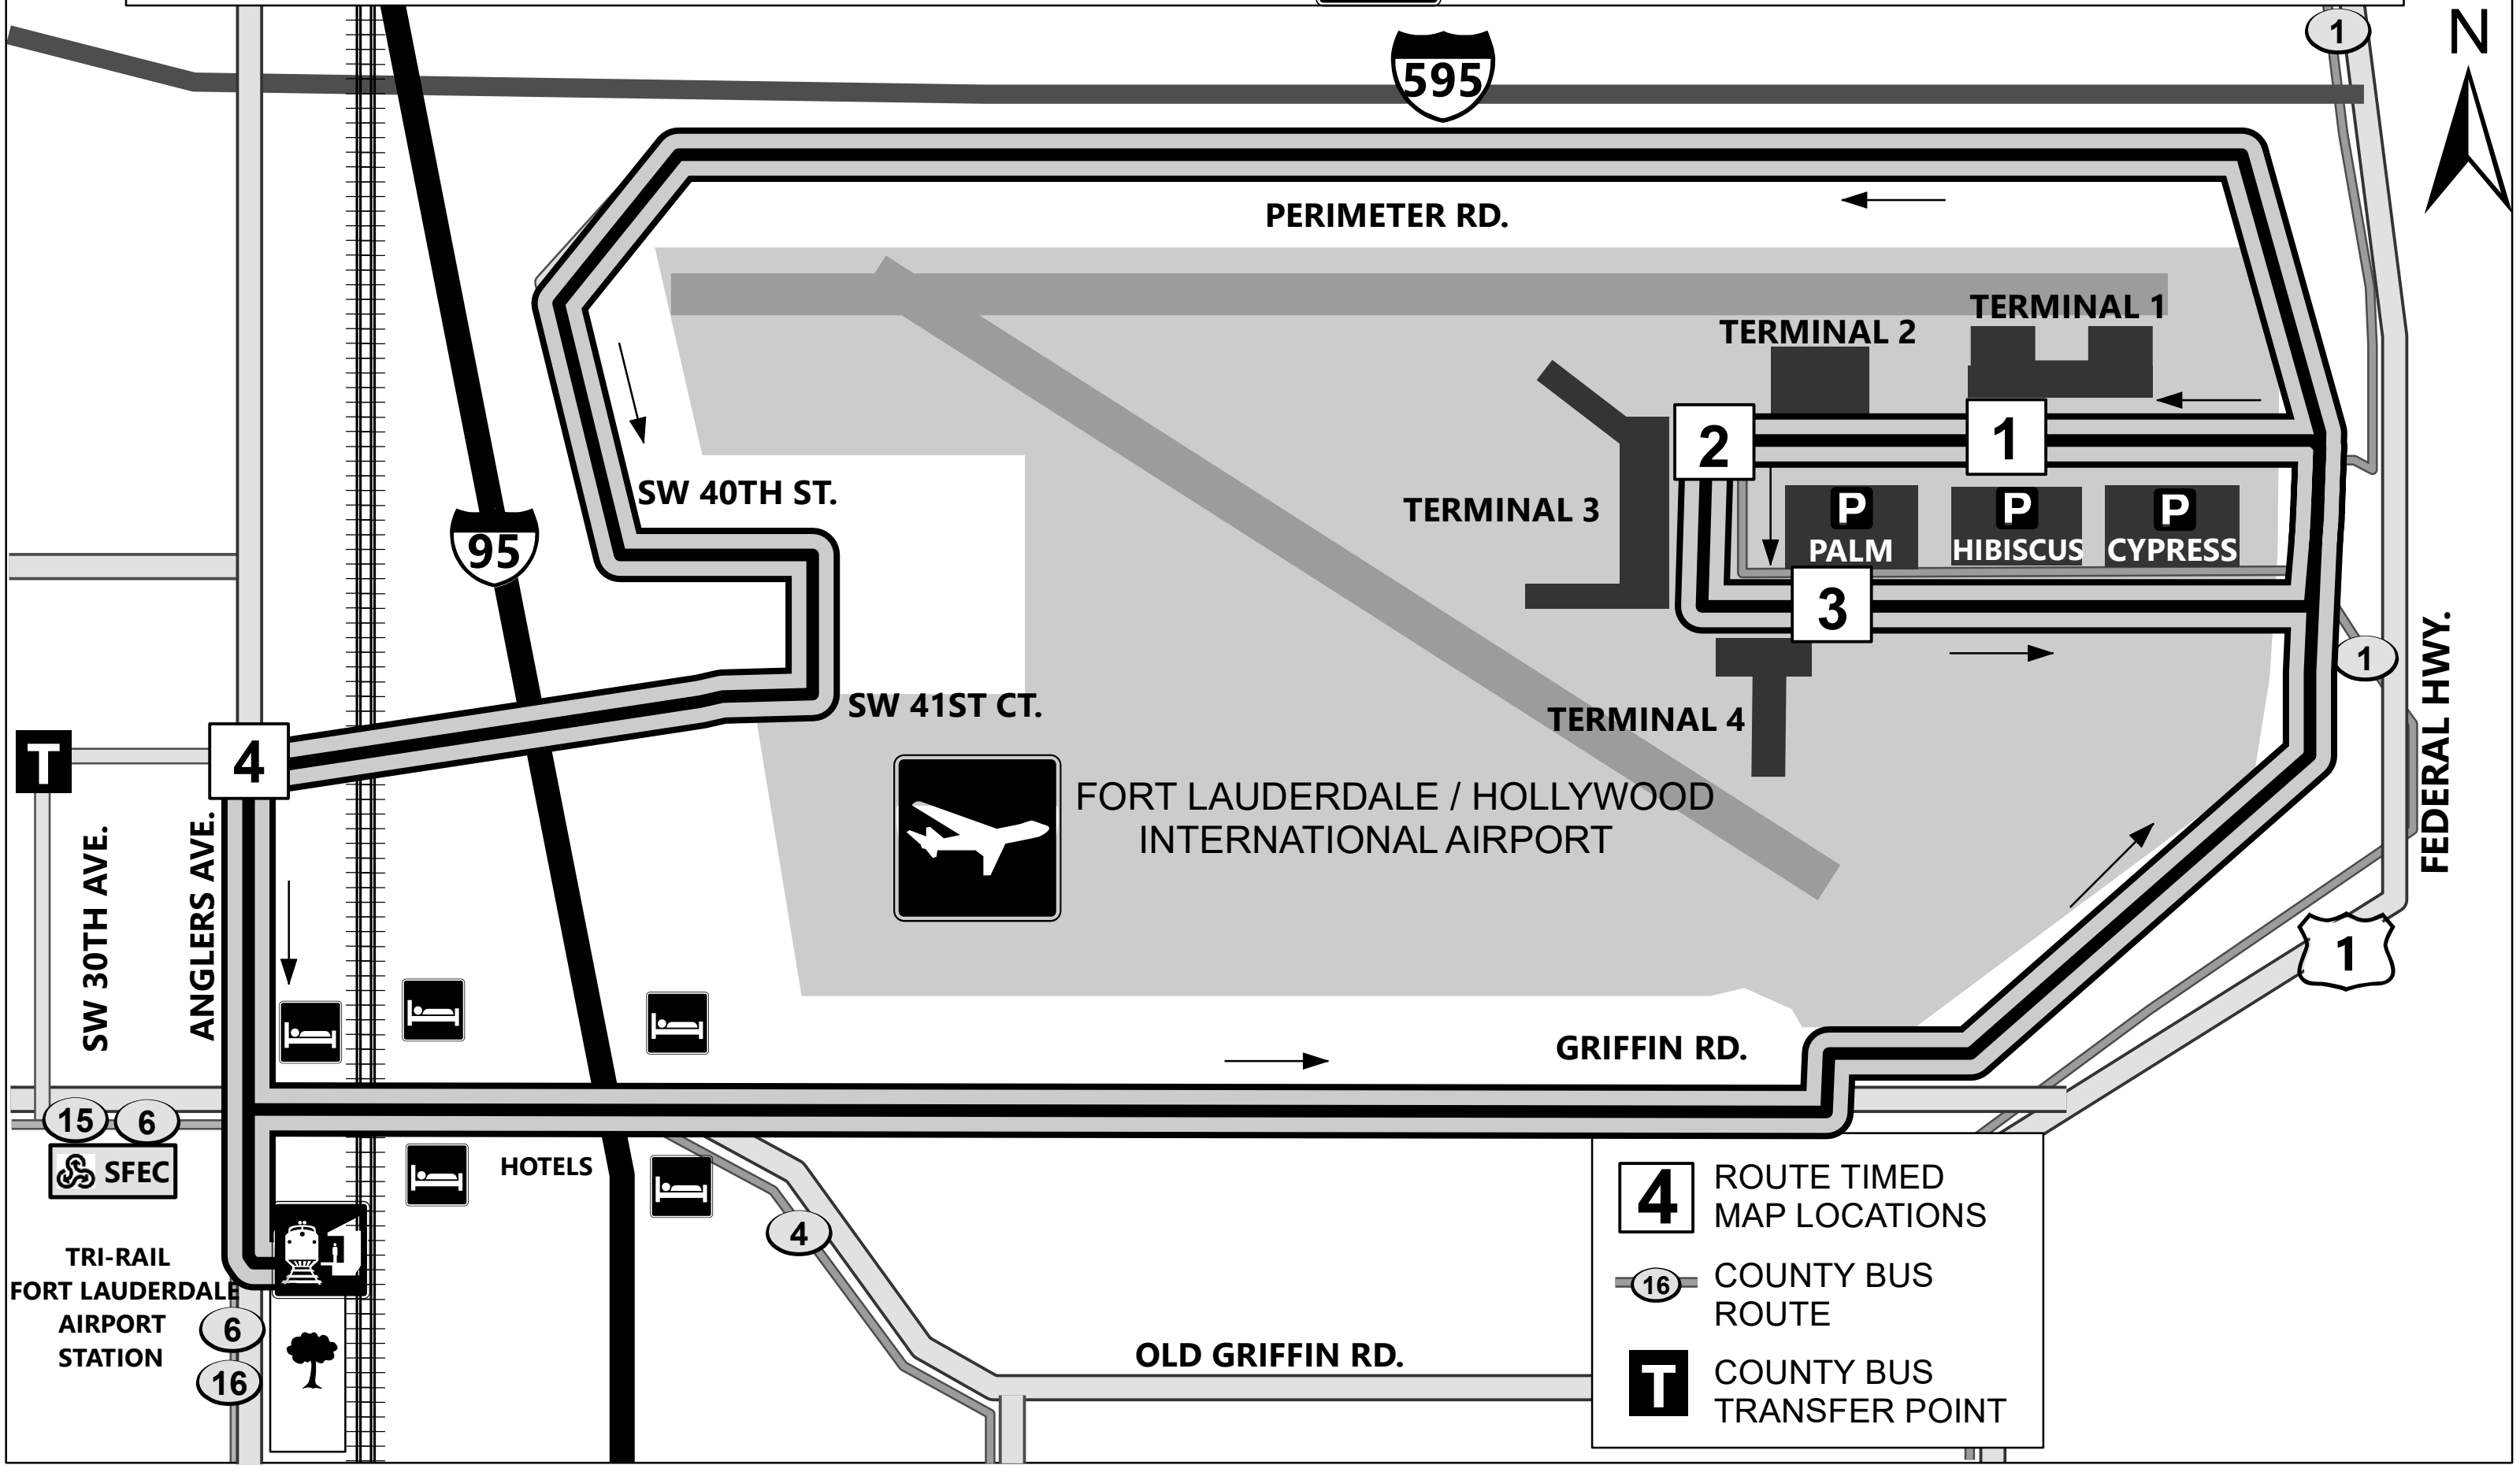

FORT LAUDERDALE / HOLLYWOOD  
INTERNATIONAL AIRPORT STATION AT DANIA BEACH

# FLA-1 SHUTTLE ROUTE MAP

FLL Airport Shuttle (Weekday)

- 4** ROUTE TIMED MAP LOCATIONS
- 16** COUNTY BUS ROUTE
- T** COUNTY BUS TRANSFER POINT

SW 30TH AVE.  
ANGLEDERS AVE.  
15 6  
SFEC  
TRI-RAIL  
FORT LAUDERDALE  
AIRPORT  
STATION  
6  
16

HOTELS

OLD GRIFFIN RD.

FEDERAL HWY.