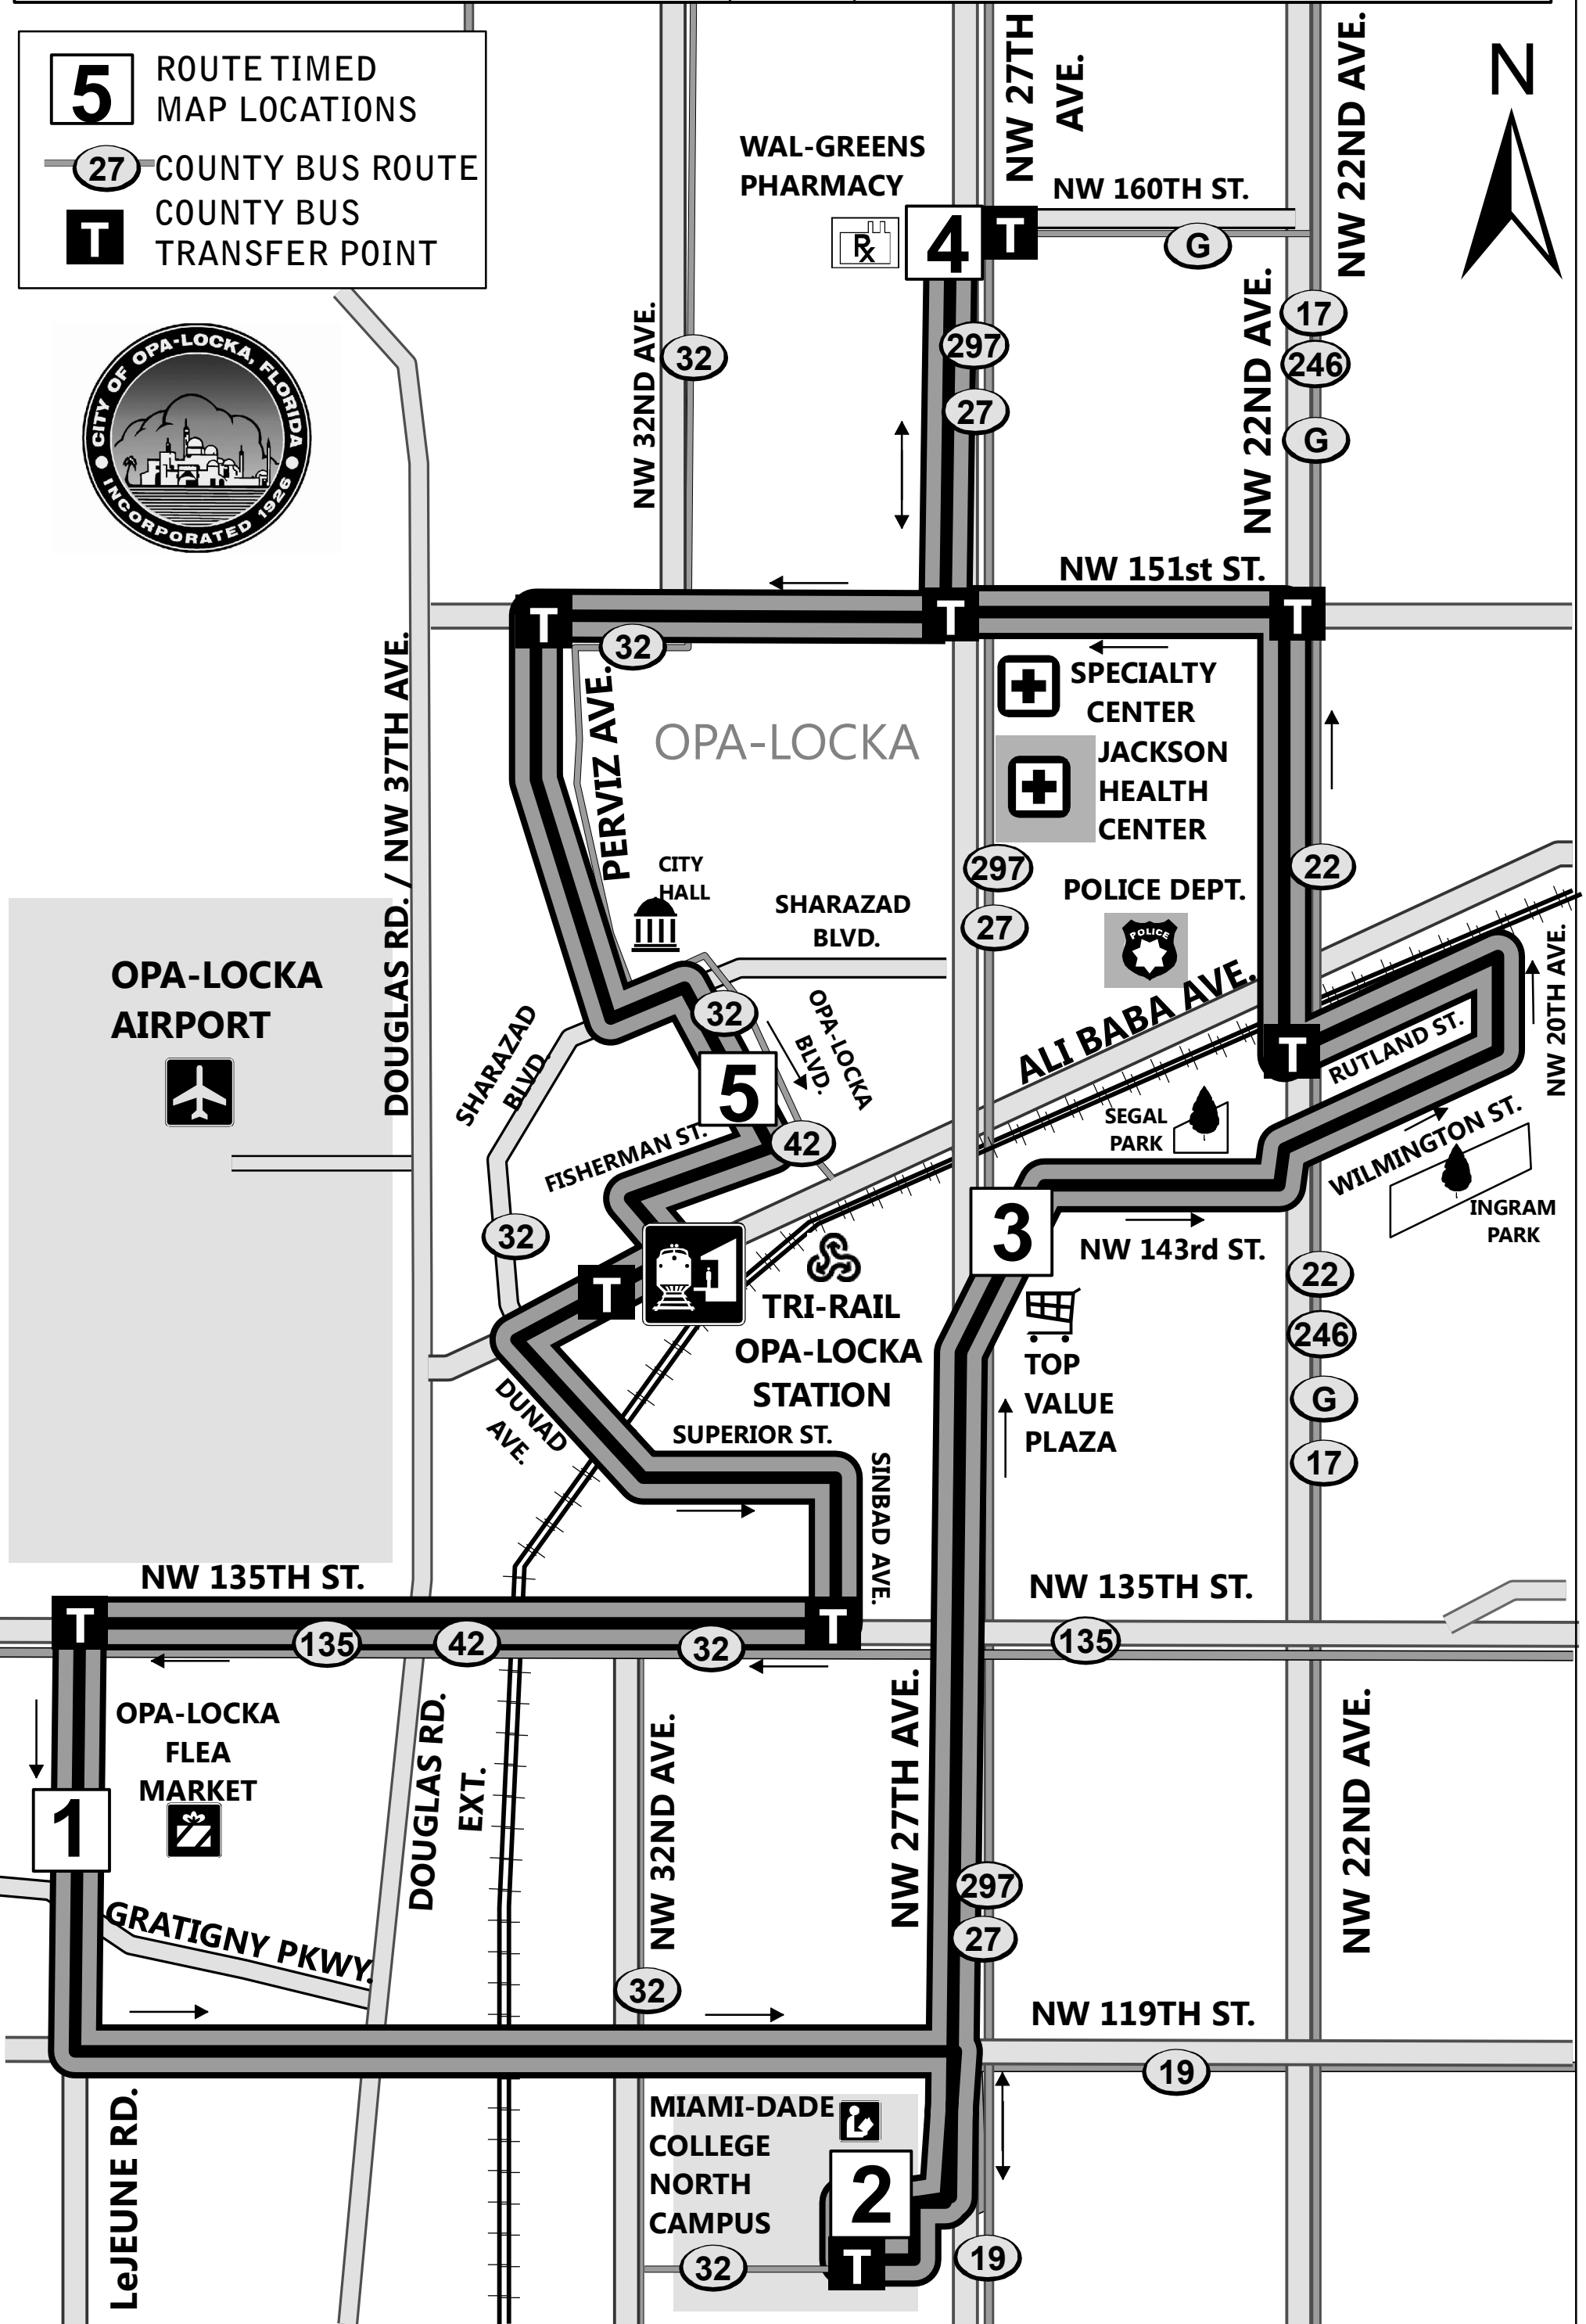

OPA-LOCKA STATION

OPA-LOCKA EXPRESS NORTH LINK

5 ROUTE TIMED
MAP LOCATIONS

2 COUNTY BUS ROUTE

T COUNTY BUS
TRANSFER POINT

OPA-LOCKA STATION

OPA-LOCKA EXPRESS NORTH LINK (SATURDAYS)

5 ROUTE TIMED
MAP LOCATIONS

27 COUNTY BUS ROUTE

T COUNTY BUS
TRANSFER POINT

OPA-LOCKA
AIRPORT

OPA-LOCKA

CITY HALL

TRI-RAIL

OPA-LOCKA
STATION

SUPERIOR ST.

SPECIALTY
CENTER

JACKSON
HEALTH
CENTER

POLICE DEPT.

ALI BABA AVE.

SEGAL
PARK

INGRAM
PARK

TOP
VALUE
PLAZA

OPA-LOCKA
FLEA
MARKET

19

DOUGLAS RD. / NW 37TH AVE.

PERVIZ AVE.

SHARAZAD BLVD.

FISHERMAN ST.

DUNAD AVE.

NW 135TH ST.

DOUGLAS RD.
EXT.