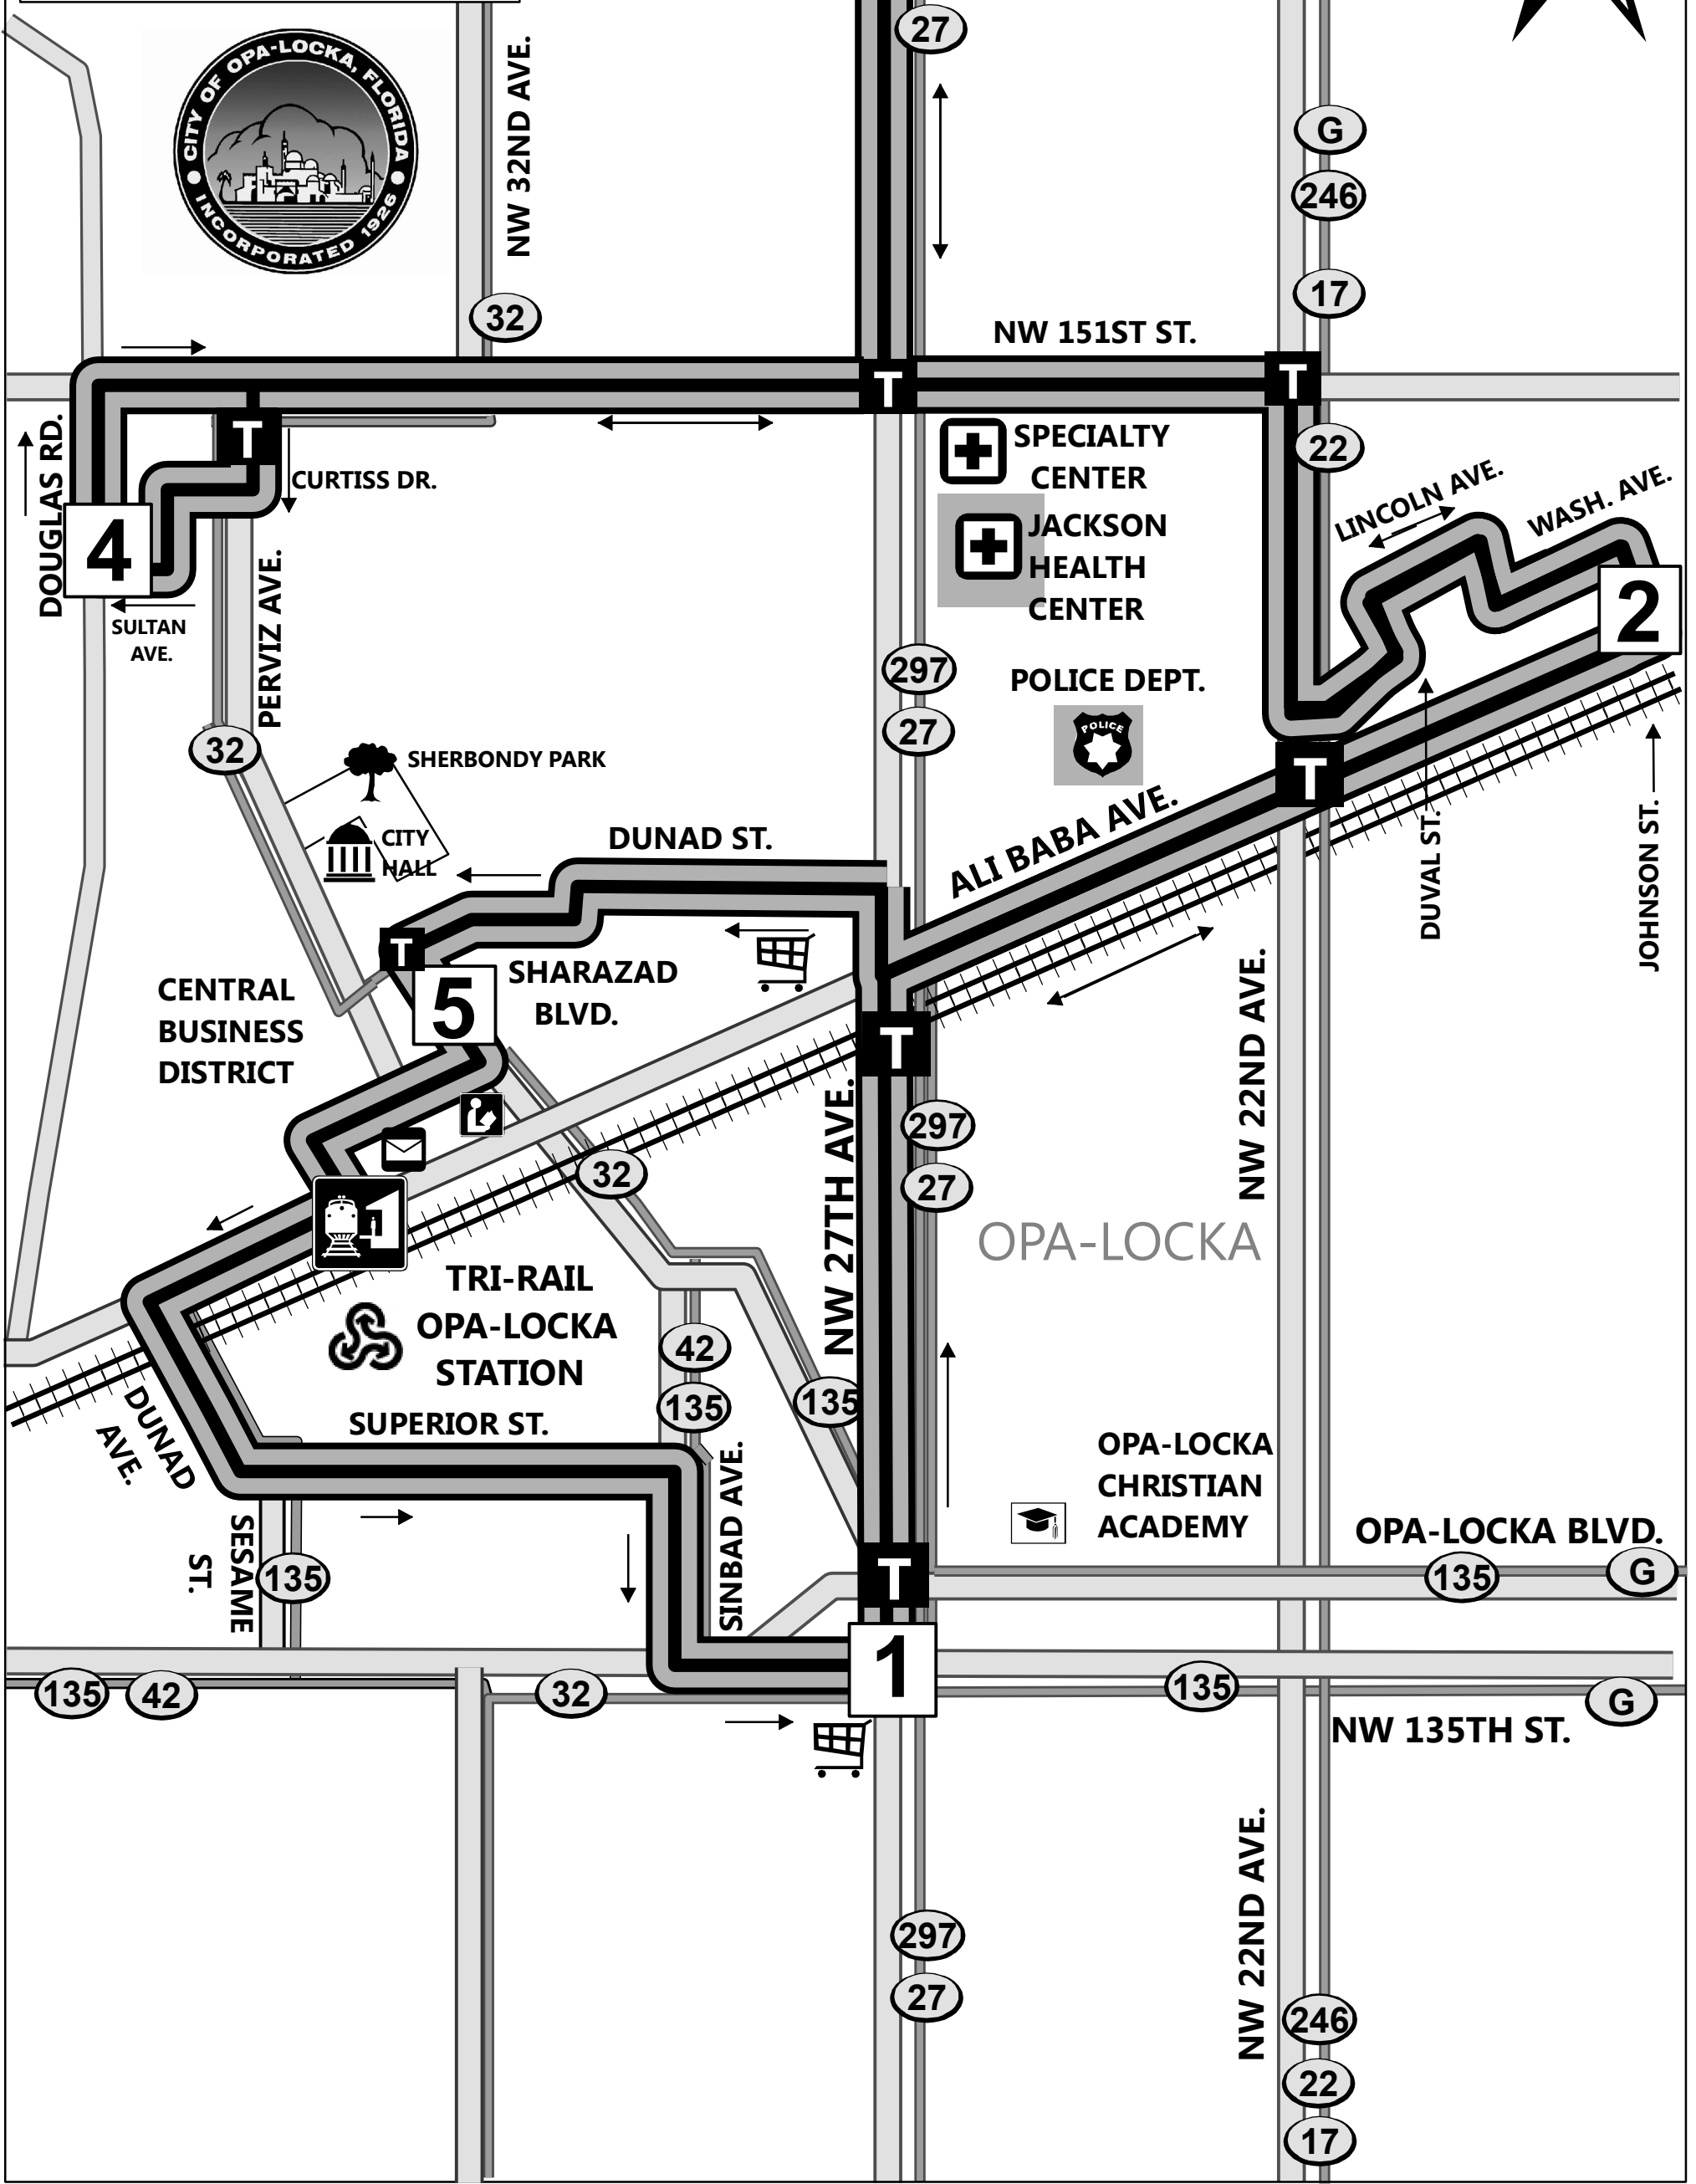

OPA-LOCKA STATION

OPA-LOCKA EXPRESS NORTH LINK

5 ROUTE TIMED
MAP LOCATIONS

2 COUNTY BUS ROUTE

T COUNTY BUS
TRANSFER POINT

OPA-LOCKA STATION

OPA-LOCKA EXPRESS NORTH LINK (SATURDAYS)

5 ROUTE TIMED
MAP LOCATIONS

27 COUNTY BUS ROUTE

T COUNTY BUS
TRANSFER POINT

OPA-LOCKA
AIRPORT

OPA-LOCKA

CITY HALL

TRI-RAIL

OPA-LOCKA
STATION

SUPERIOR ST.

SPECIALTY
CENTER

JACKSON
HEALTH
CENTER

POLICE DEPT.

ALI BABA AVE.

SEGAL
PARK

INGRAM
PARK

TOP
VALUE
PLAZA

OPA-LOCKA
FLEA
MARKET

19

DOUGLAS RD. / NW 37TH AVE.

PERVIZ AVE.

SHARAZAD BLVD.

FISHERMAN ST.

DUNAD AVE.

NW 135TH ST.

DOUGLAS RD.
EXT.