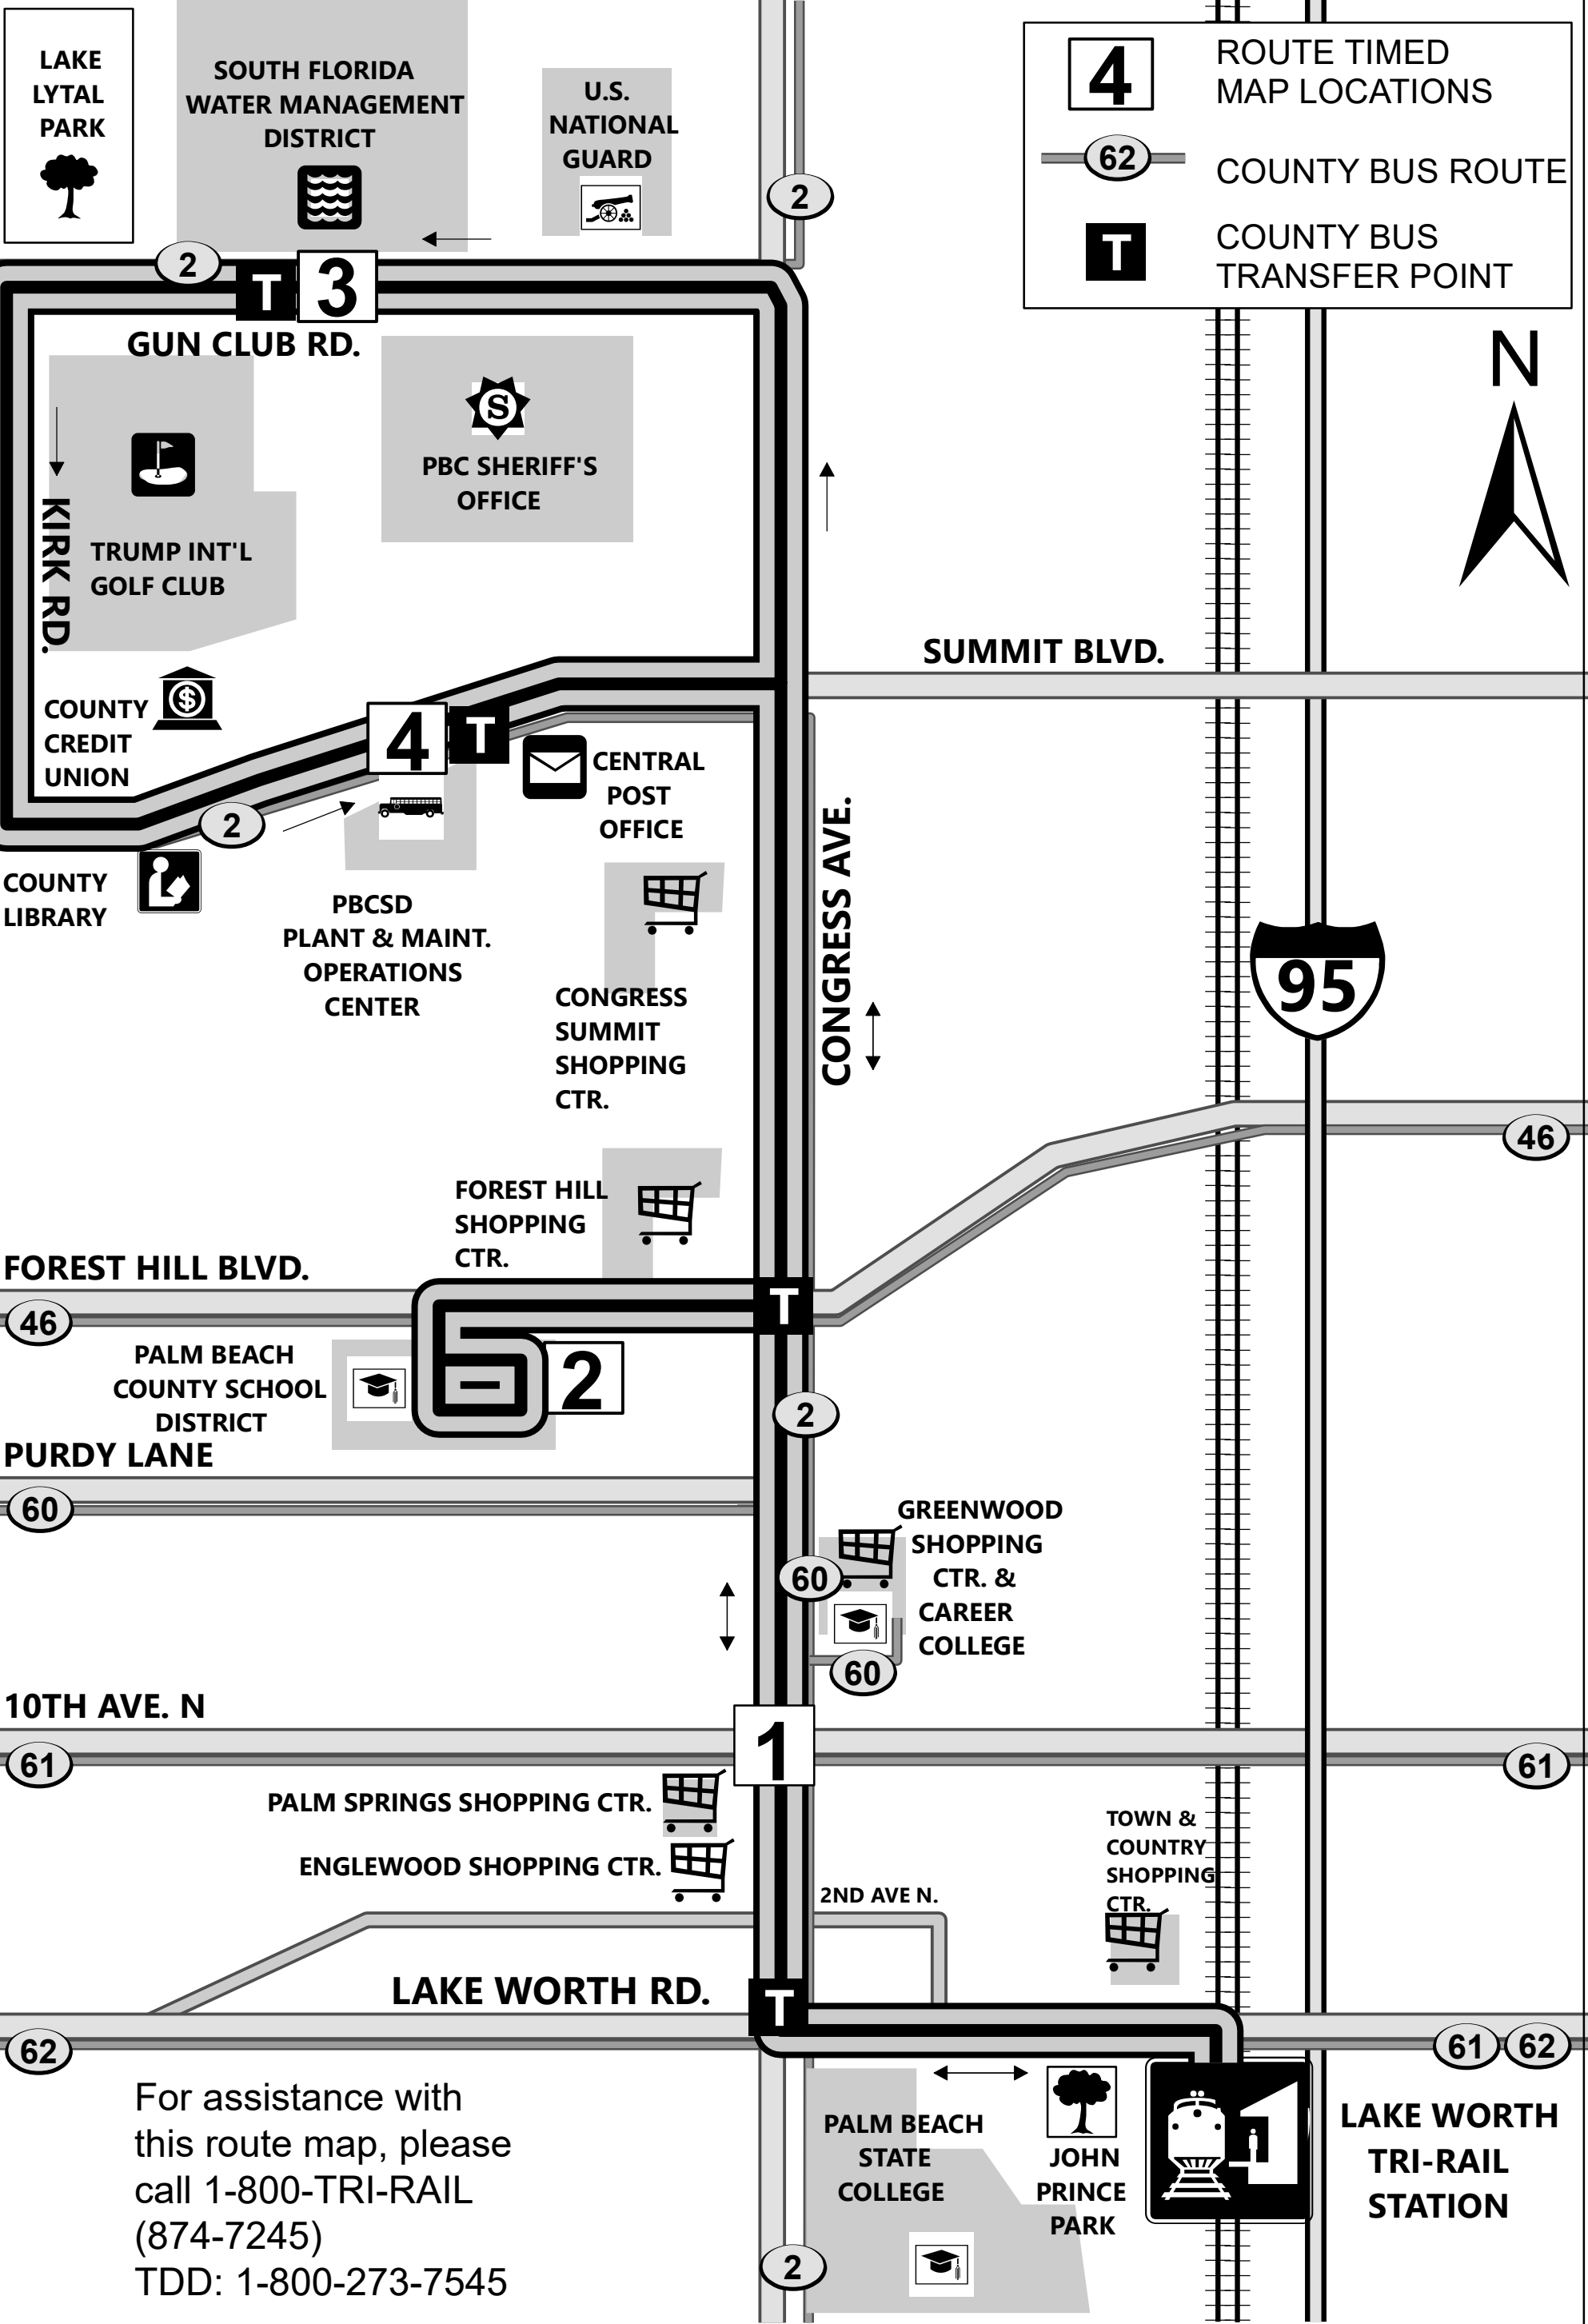

# LAKE WORTH STATION

# LKW 1 SHUTTLE BUS MAP

**4** ROUTE TIMED MAP LOCATIONS

**62** COUNTY BUS ROUTE

**T** COUNTY BUS TRANSFER POINT

For assistance with this route map, please call 1-800-TRI-RAIL (874-7245) TDD: 1-800-273-7545

**LAKE WORTH TRI-RAIL STATION**