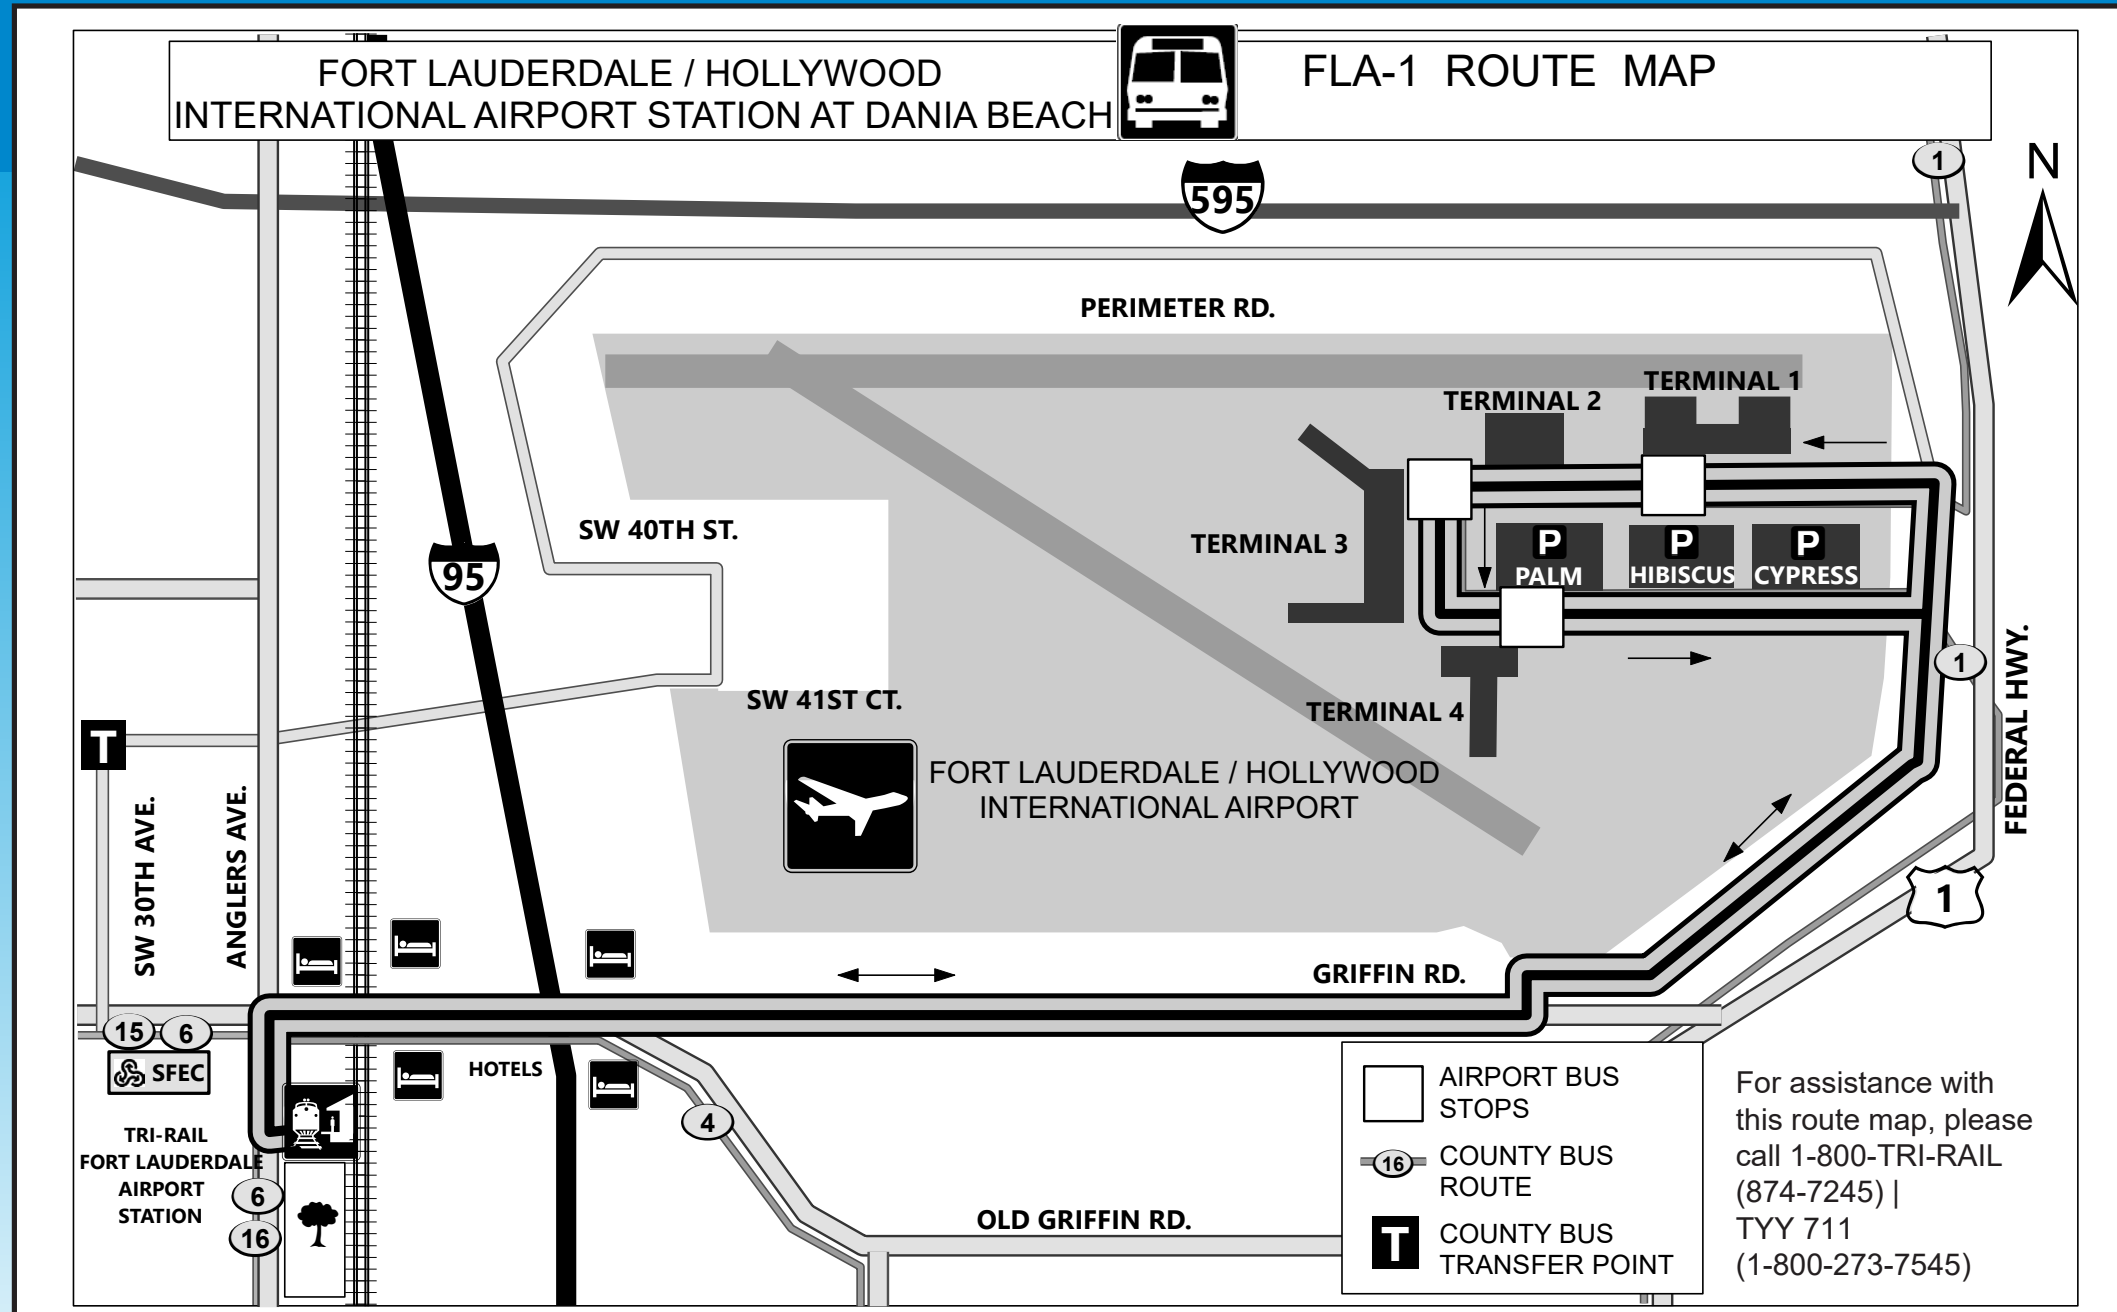

# FORT LAUDERDALE/HOLLYWOOD INTERNATIONAL AIRPORT STATION AT DANIA BEACH

## FLA-1 Commuter Connector

For more information,  
call 1-800-TRI-RAIL (874-7245)  
or visit [www.tri-rail.com](http://www.tri-rail.com)

801 NW 33rd Street, Pompano Beach, Florida 33064  
1-888-GO-SFRTA • [www.sfrta.fl.gov](http://www.sfrta.fl.gov)

## Fort Lauderdale/Hollywood International Airport Station at Dania Beach FLA-1 Commuter Connector Schedule

Where stops do not exist, the public can request the operator to pick-up or drop-off at their preferred location along the route.

Inside the airport at the terminals, the shuttle will only pick-up or drop-off at the designated time point locations referenced on the map.