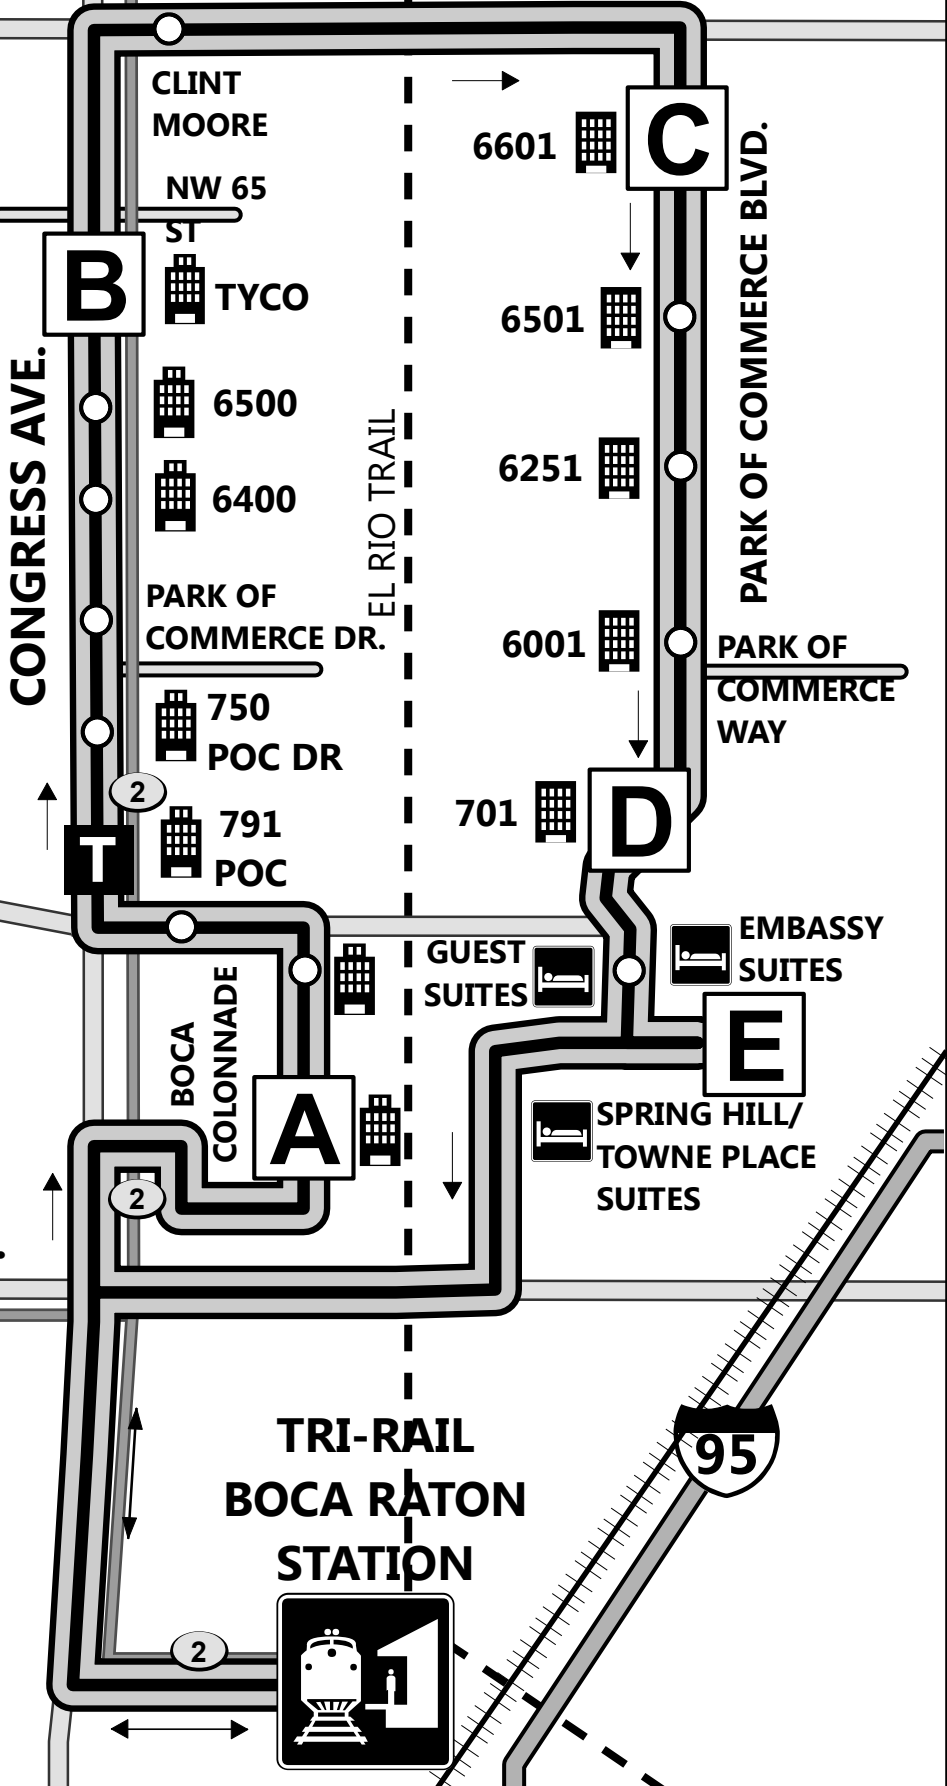

BOCA RATON STATION

THE PARK AT BROKEN SOUND
(formerly Arvida Park of Commerce [APOC])
EAST A ROUTE MAP

CLINT MOORE RD.

For assistance with this route map, please call
1-800-TRI-RAIL
(874-7245)
TDD: 1-800-273-7545

BROKEN SOUND PKWY.

YAMATO RD.

- A** ROUTE TIMED MAP LOCATIONS
- 2** COUNTY BUS ROUTE
- T** COUNTY BUS TRANSFER POINT
- O** ADDITIONAL BUS STOPS