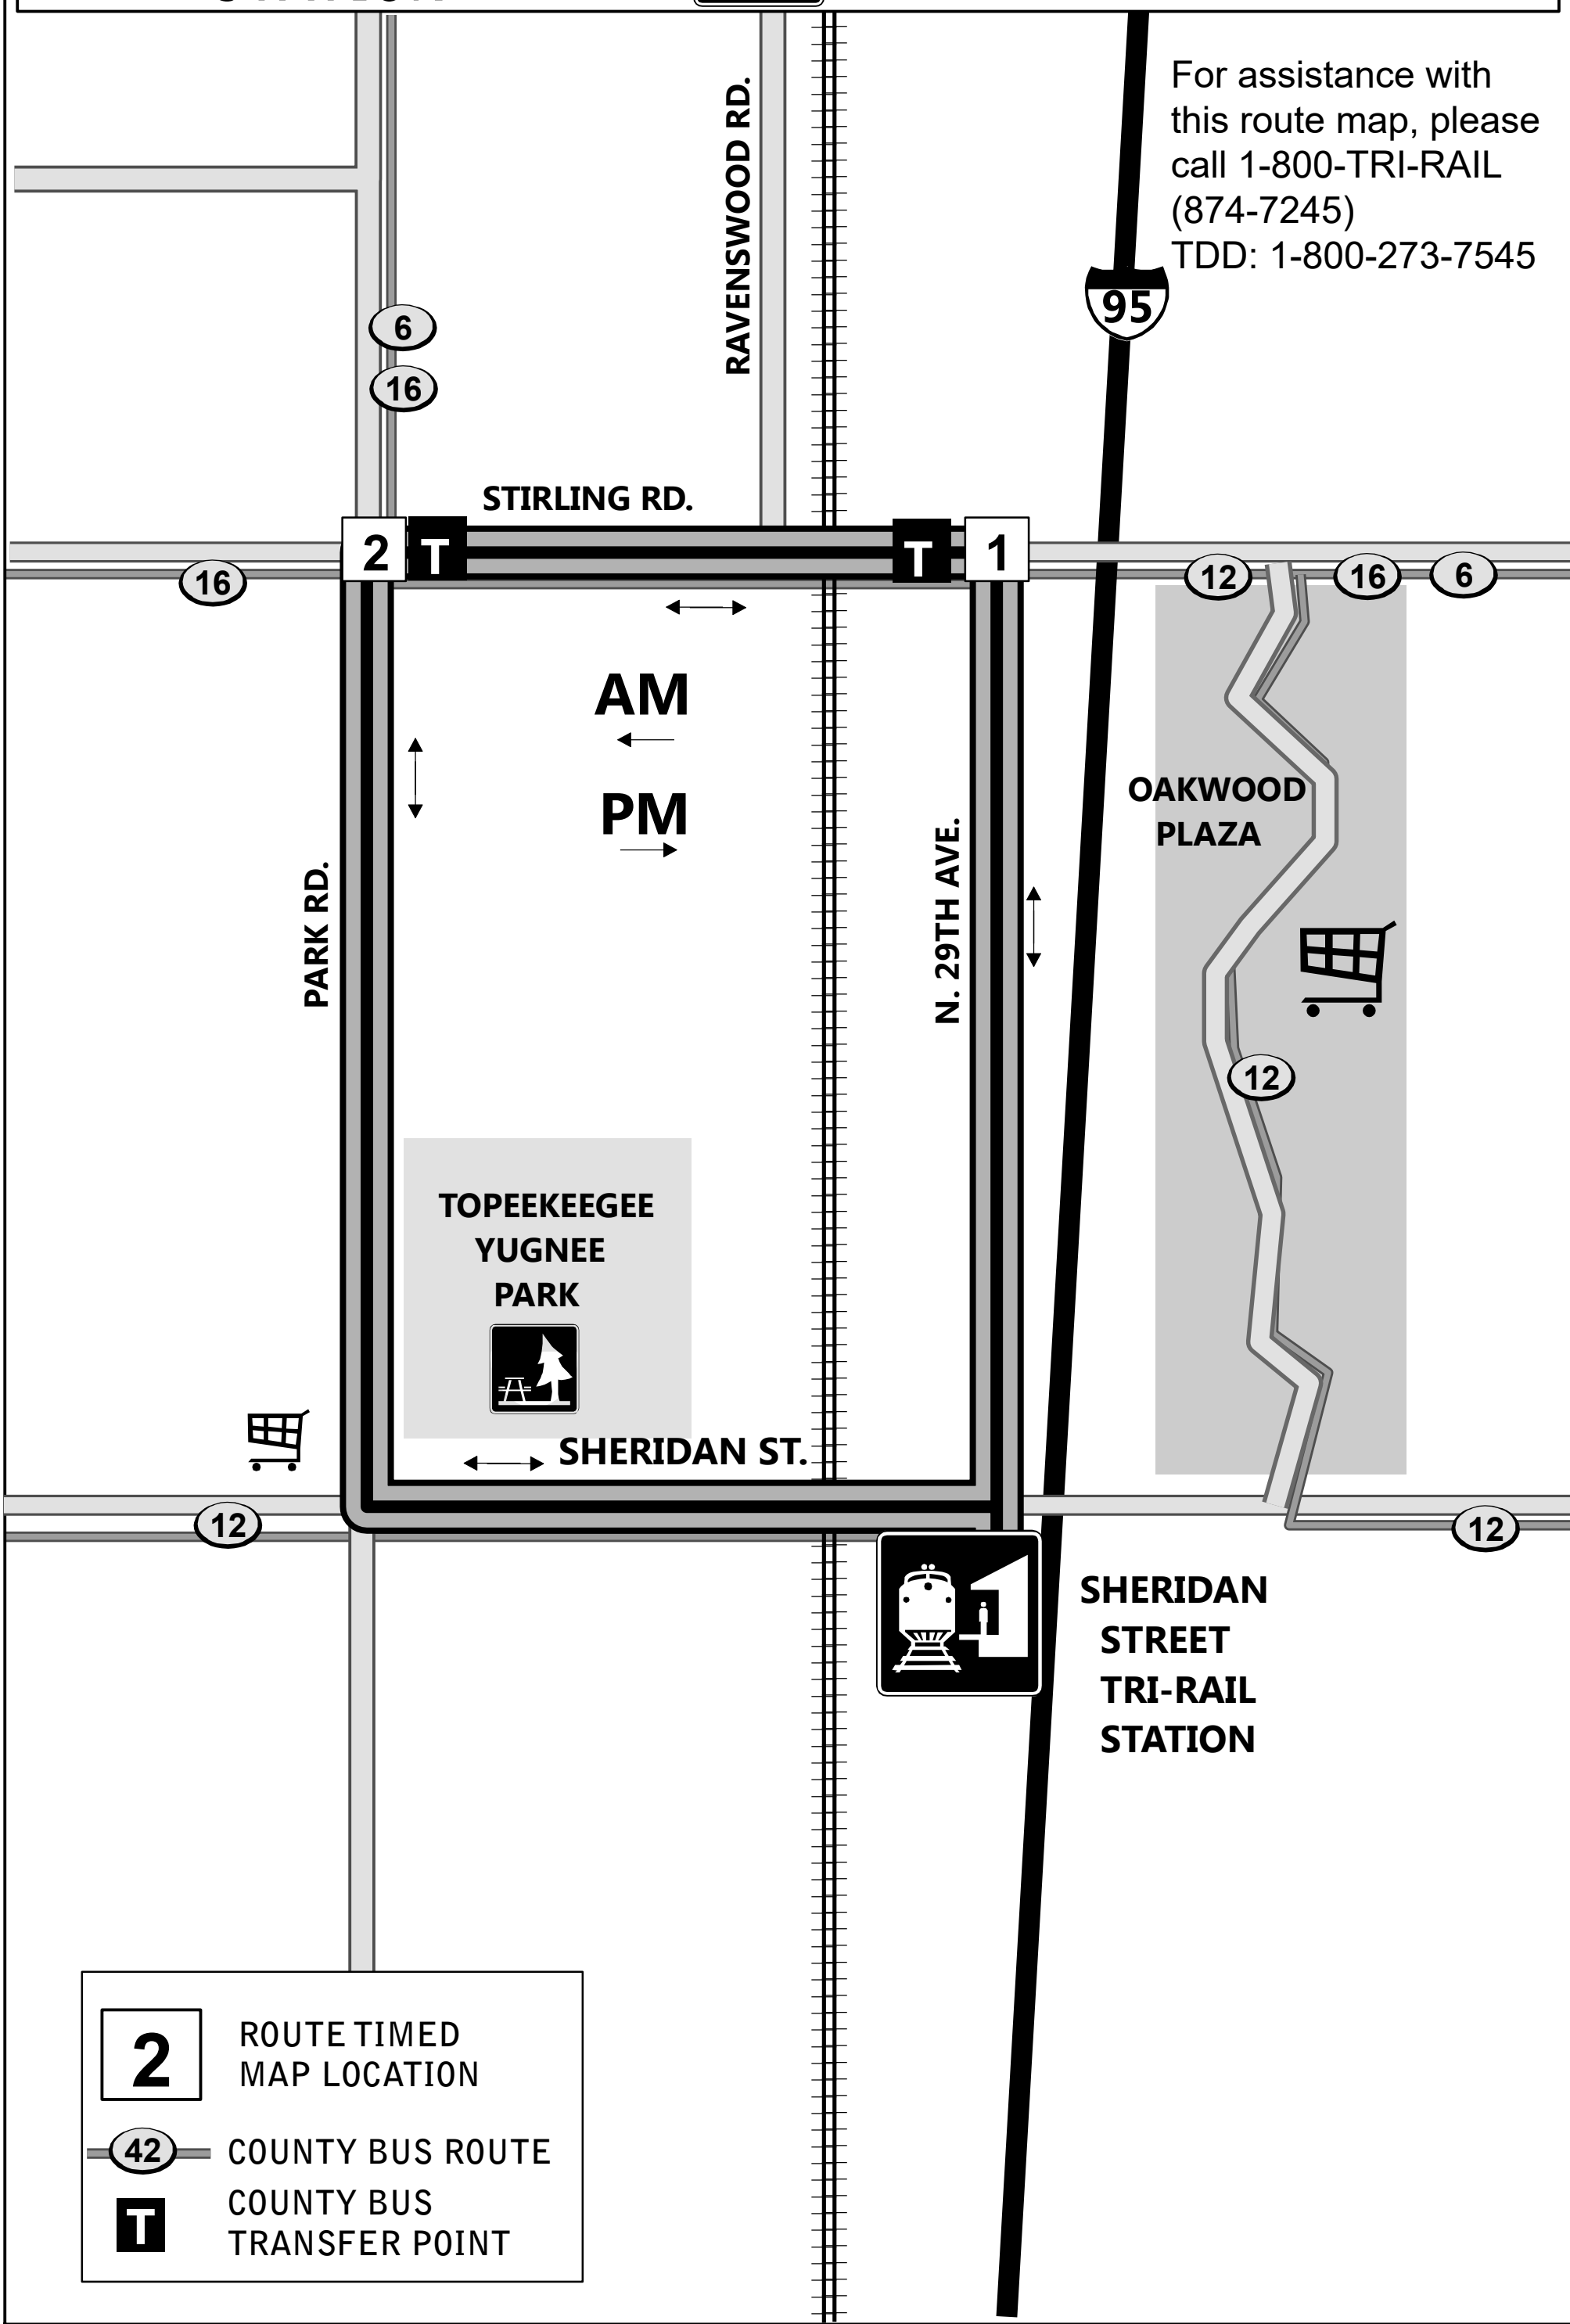

SHERIDAN STREET STATION

SS-1 SHUTTLE BUS MAP

For assistance with this route map, please call 1-800-TRI-RAIL (874-7245)
TDD: 1-800-273-7545

2	ROUTE TIMED MAP LOCATION
42	COUNTY BUS ROUTE
T	COUNTY BUS TRANSFER POINT