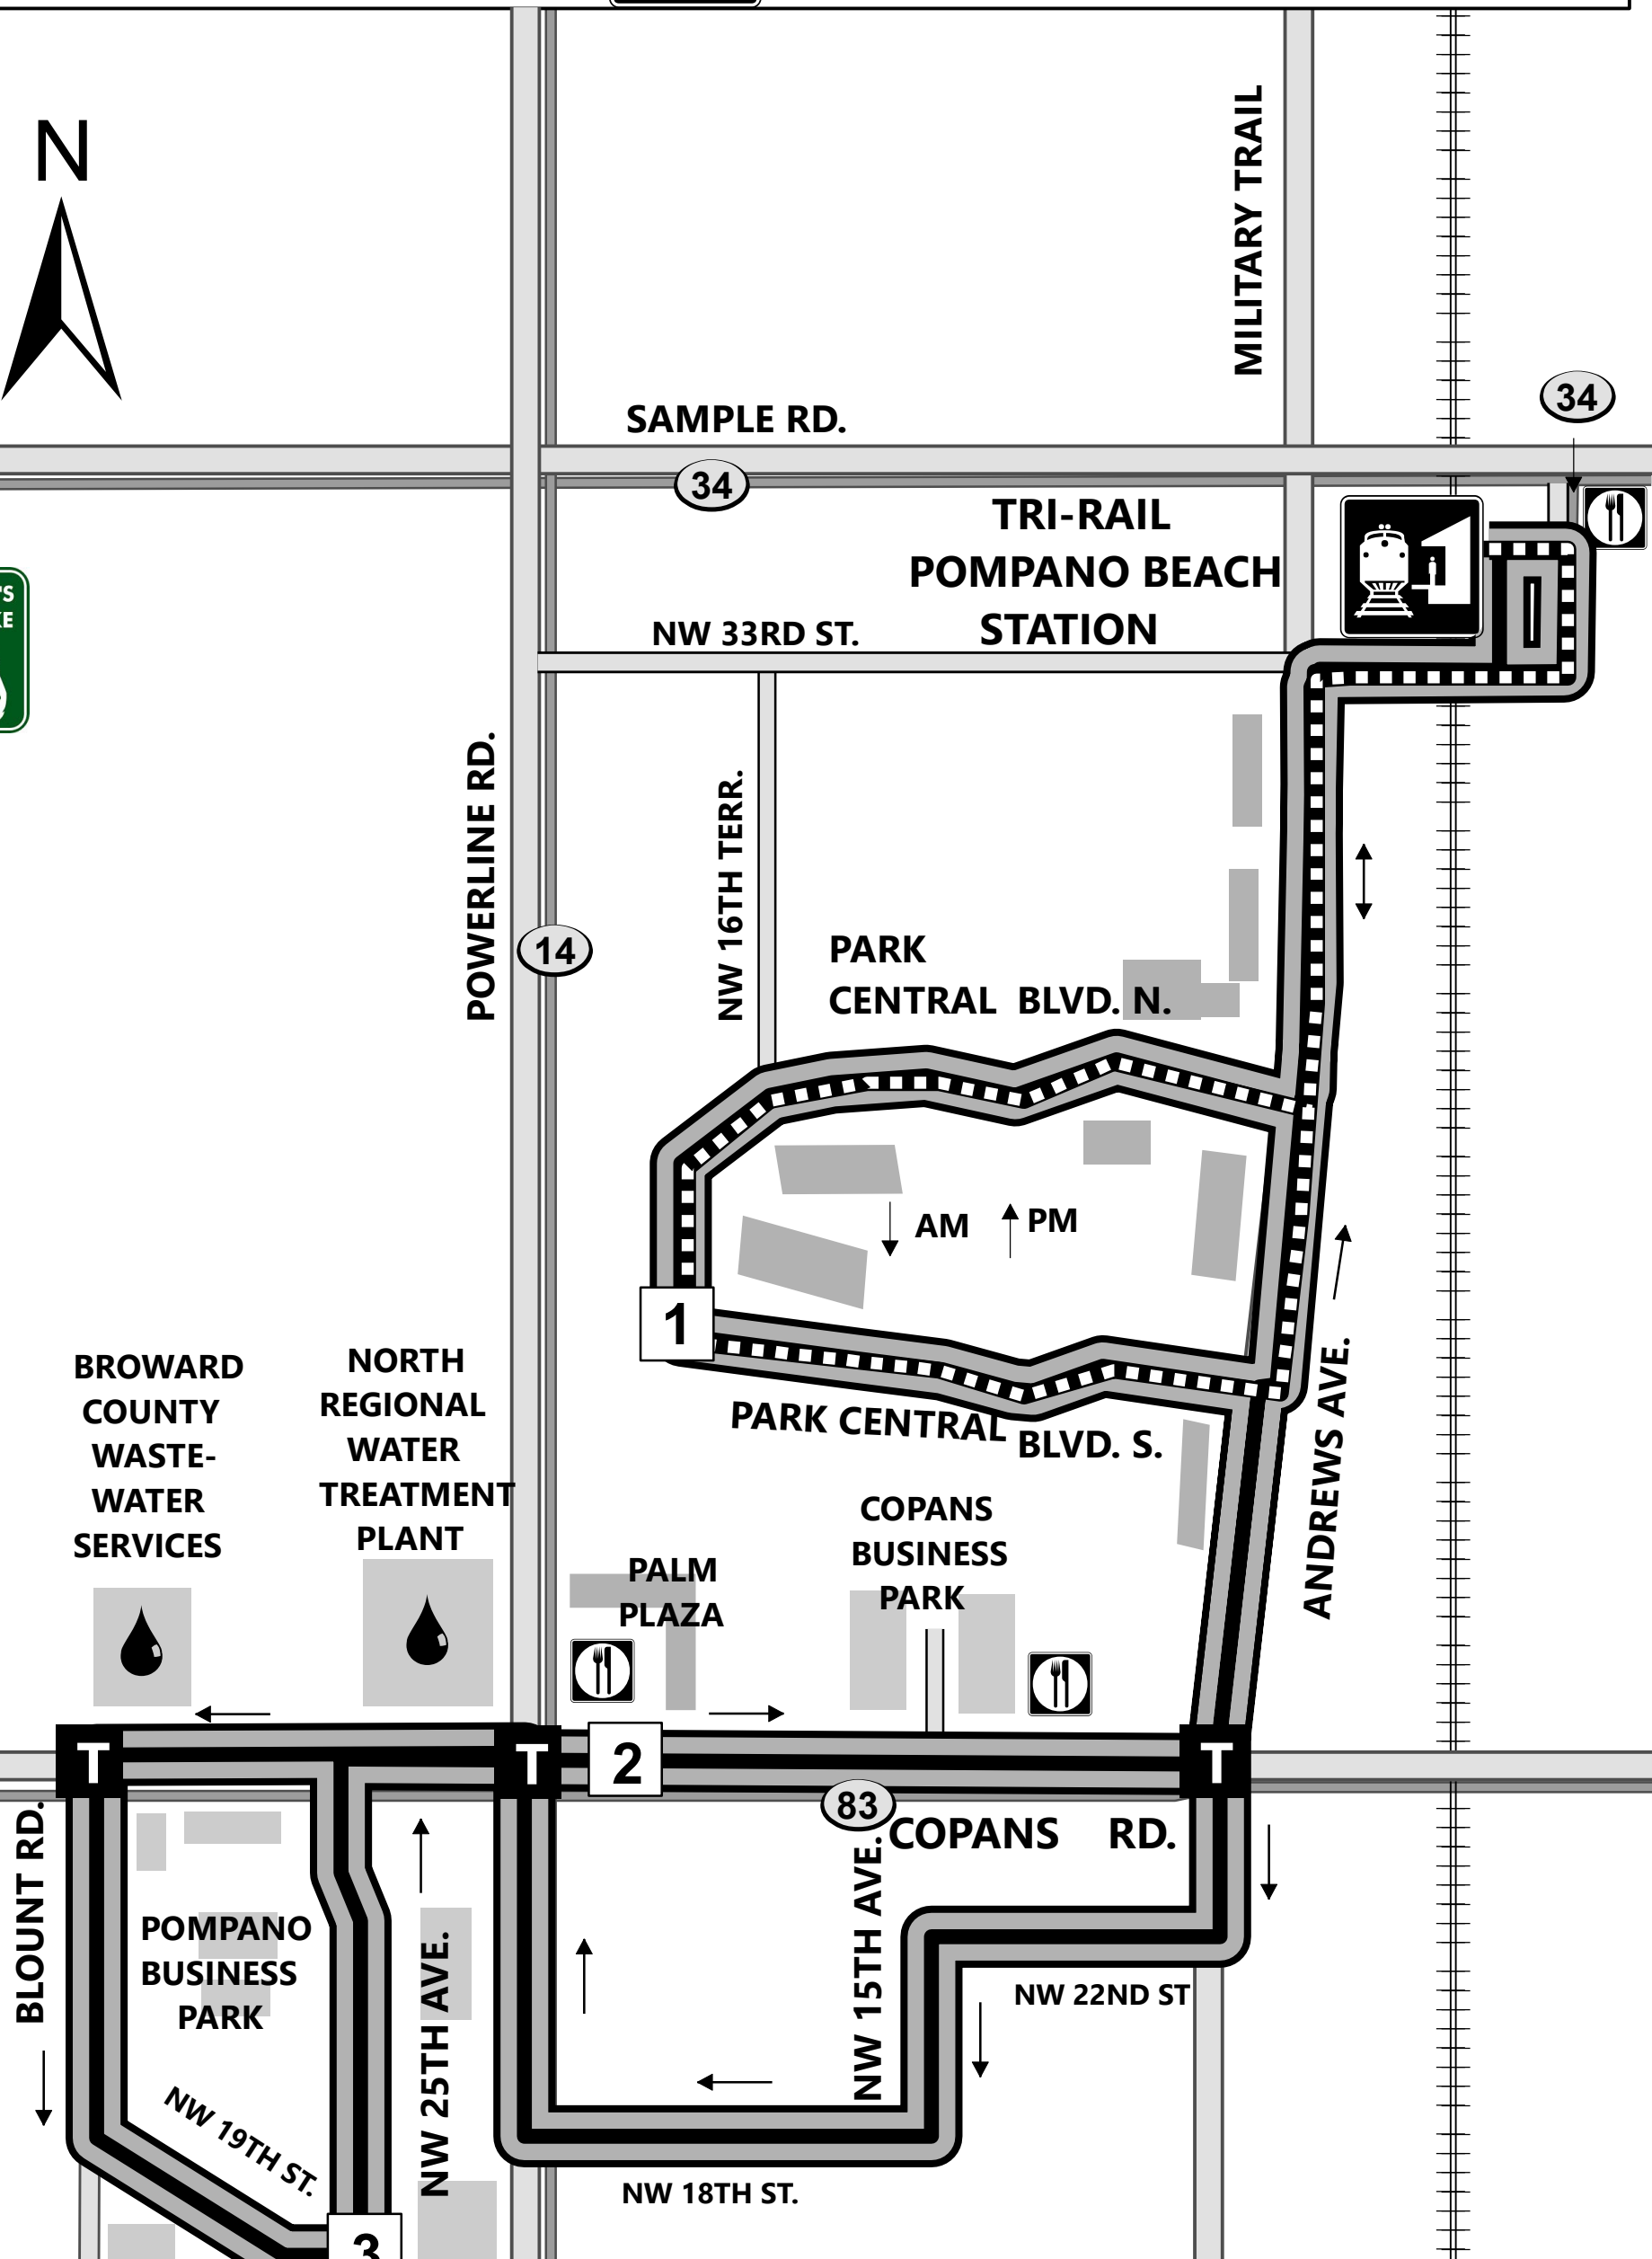

# POMPANO BEACH STATION

# PB-1 SHUTTLE BUS MAP

For assistance with this route map, please call 1-800-TRI-RAIL (874-7245)  
 TDD: 1-800-273-7545

<b>3</b>	ROUTE TIMED MAP LOCATIONS
	PB-1 EXPRESS LOOP
	COUNTY BUS ROUTE
<b>T</b>	COUNTY BUS TRANSFER POINT