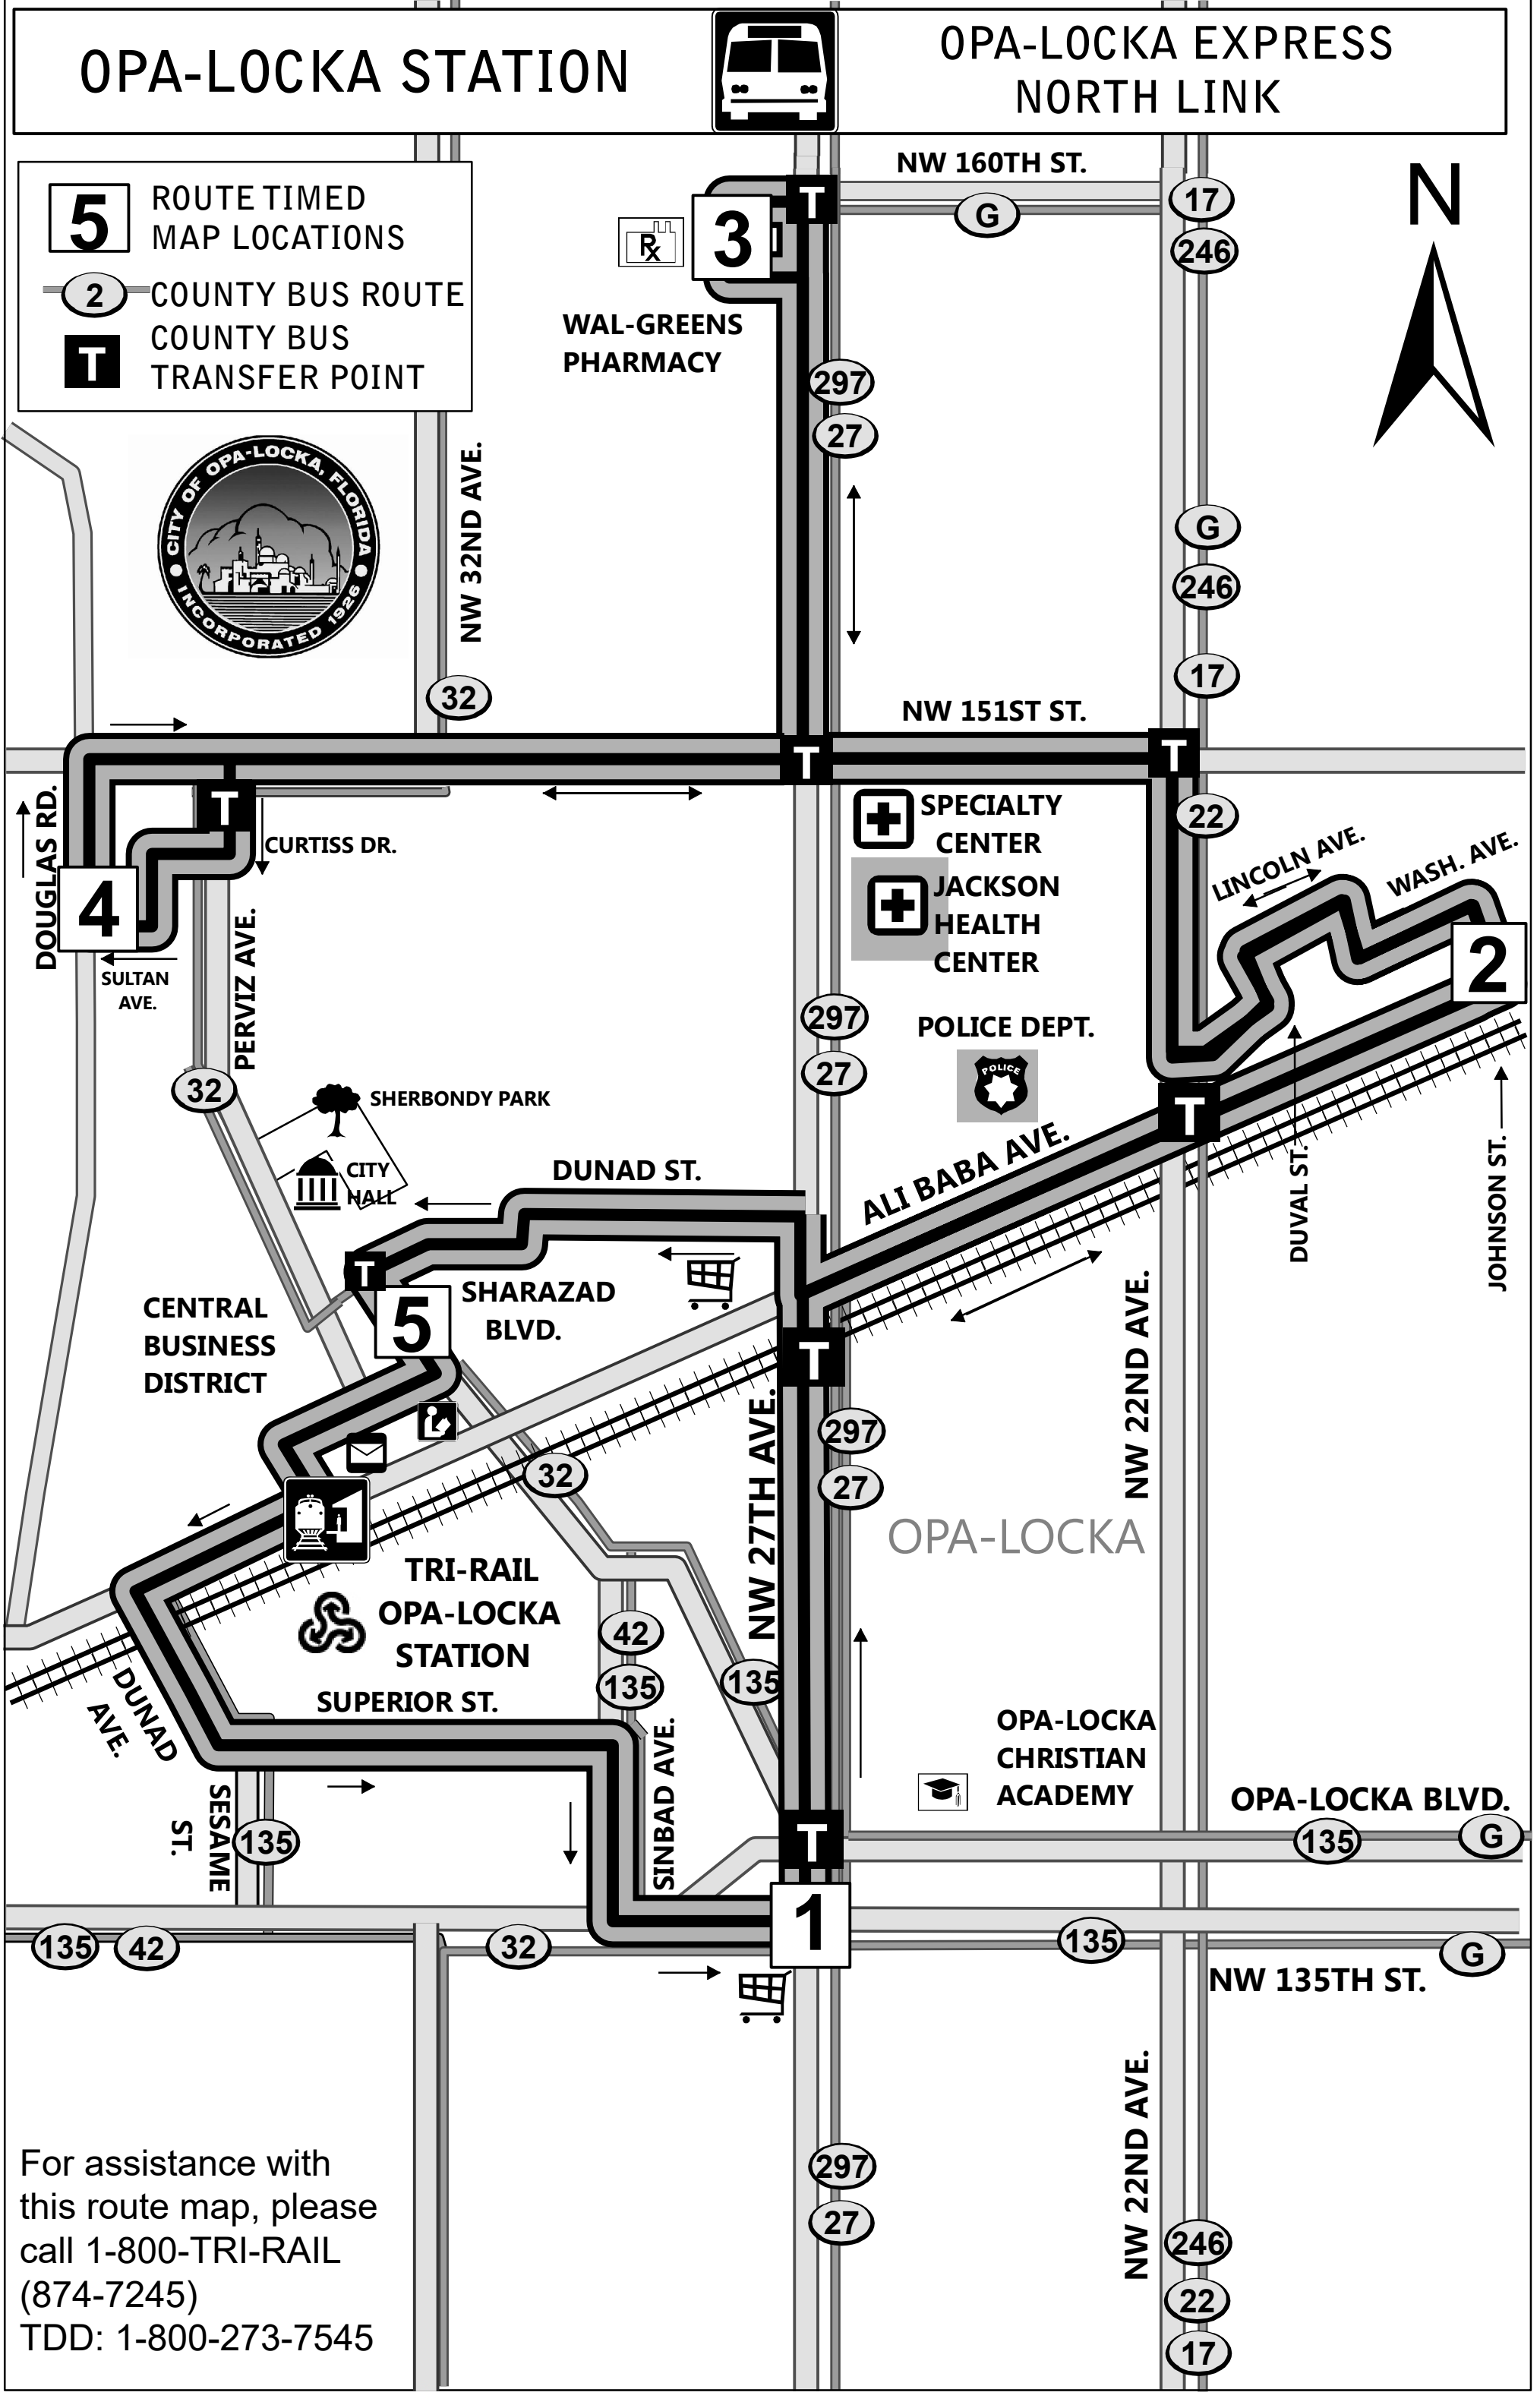

OPA-LOCKA STATION

OPA-LOCKA EXPRESS NORTH LINK

5

ROUTE TIMED
MAP LOCATIONS

2

COUNTY BUS ROUTE

T

COUNTY BUS
TRANSFER POINT

For assistance with
this route map, please
call 1-800-TRI-RAIL
(874-7245)
TDD: 1-800-273-7545

OPA-LOCKA STATION

OPA-LOCKA EXPRESS NORTH LINK (SATURDAYS)

5 ROUTE TIMED
MAP LOCATIONS

27 COUNTY BUS ROUTE

T COUNTY BUS
TRANSFER POINT

OPA-LOCKA AIRPORT

For assistance with this route map, please call 1-800-TRI-RAIL (874-7245)
TDD: 1-800-273-7545

OPA-LOCKA AIRPORT

OPA-LOCKA

CITY HALL

SHARAZAD BLVD.

SPECIALTY CENTER

JACKSON HEALTH CENTER

OPA-LOCKA BLVD.

DUNAD AVE.

SINBAD AVE.

NW 135TH ST.

NW 143RD ST.

NW 20TH AVE.

LEJEUNE RD.

DOUGLAS RD. EXT.