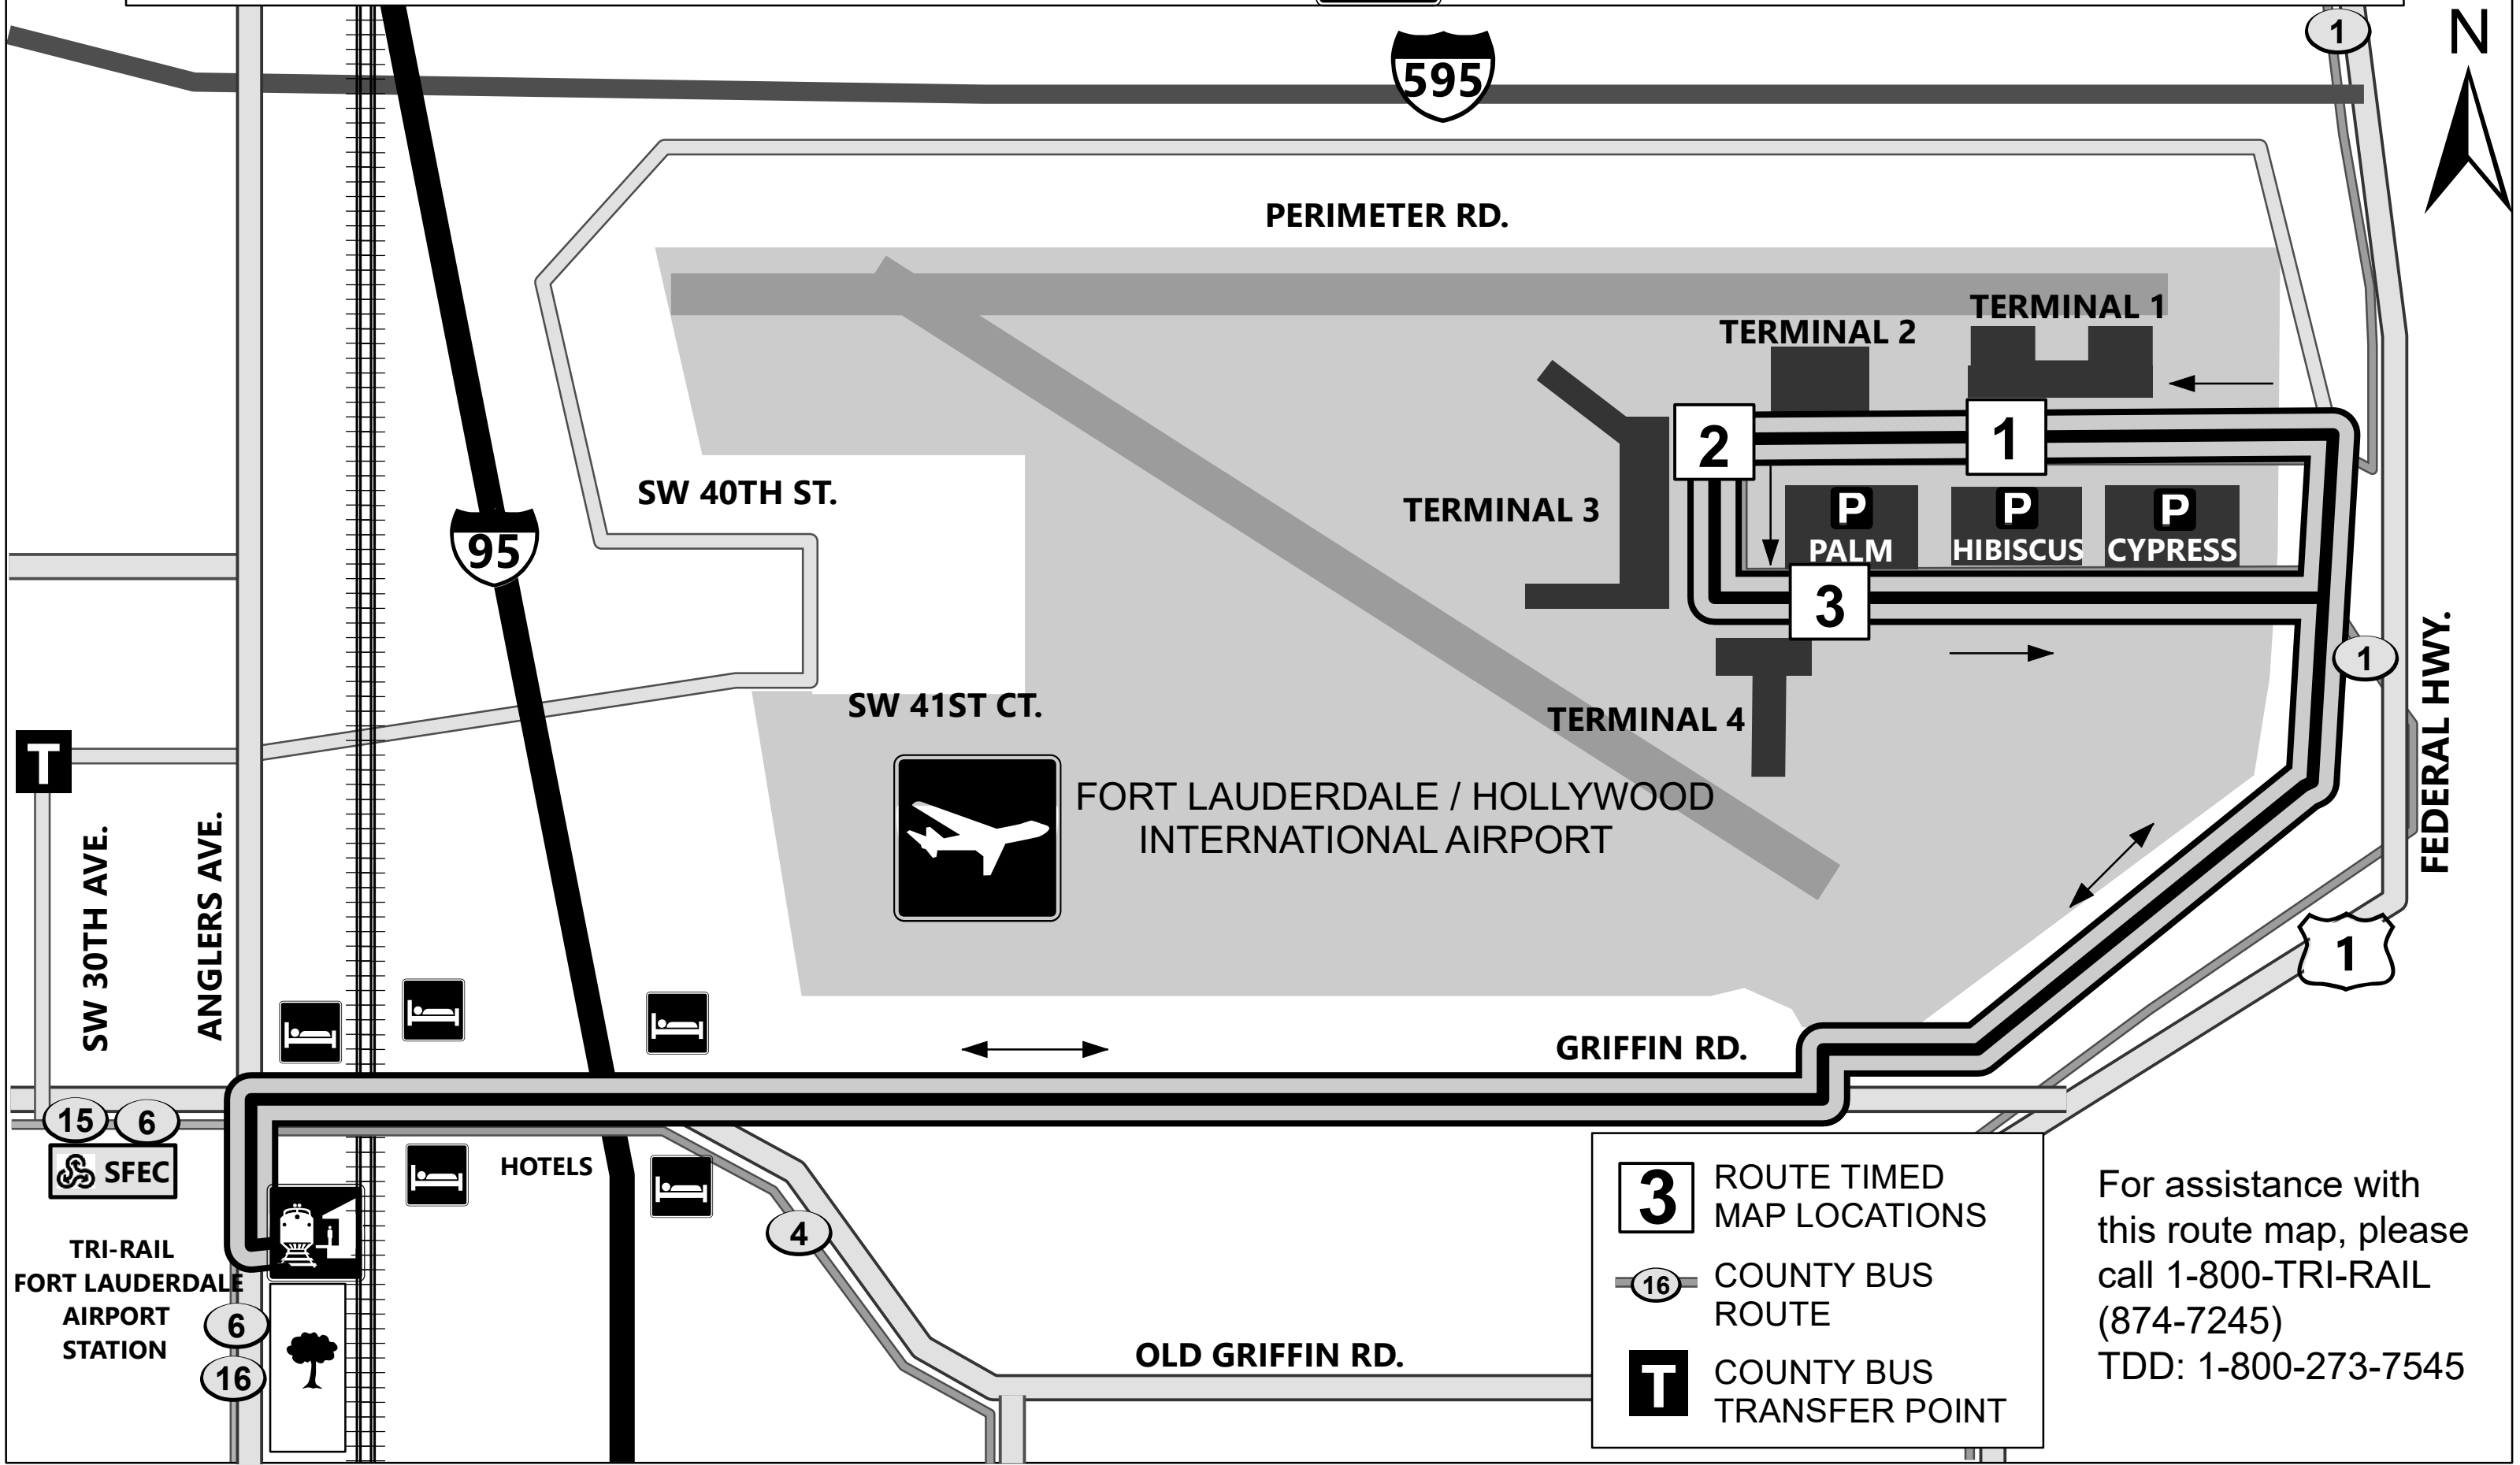

FORT LAUDERDALE / HOLLYWOOD
INTERNATIONAL AIRPORT STATION AT DANIA BEACH

FLA-1 SHUTTLE ROUTE MAP
FLL Airport Shuttle (Weekends-Holidays)

- 3** ROUTE TIMED MAP LOCATIONS
- 15** COUNTY BUS ROUTE
- T** COUNTY BUS TRANSFER POINT

For assistance with this route map, please call 1-800-TRI-RAIL (874-7245)
TDD: 1-800-273-7545

SW 30TH AVE.
ANGLERS AVE.
15 6
SFEC
TRI-RAIL FORT LAUDERDALE AIRPORT STATION
6 16

HOTELS

OLD GRIFFIN RD.

GRIFFIN RD.

FORT LAUDERDALE / HOLLYWOOD INTERNATIONAL AIRPORT

SW 41ST CT.

SW 40TH ST.

PERIMETER RD.

TERMINAL 2

TERMINAL 1

TERMINAL 3

TERMINAL 4