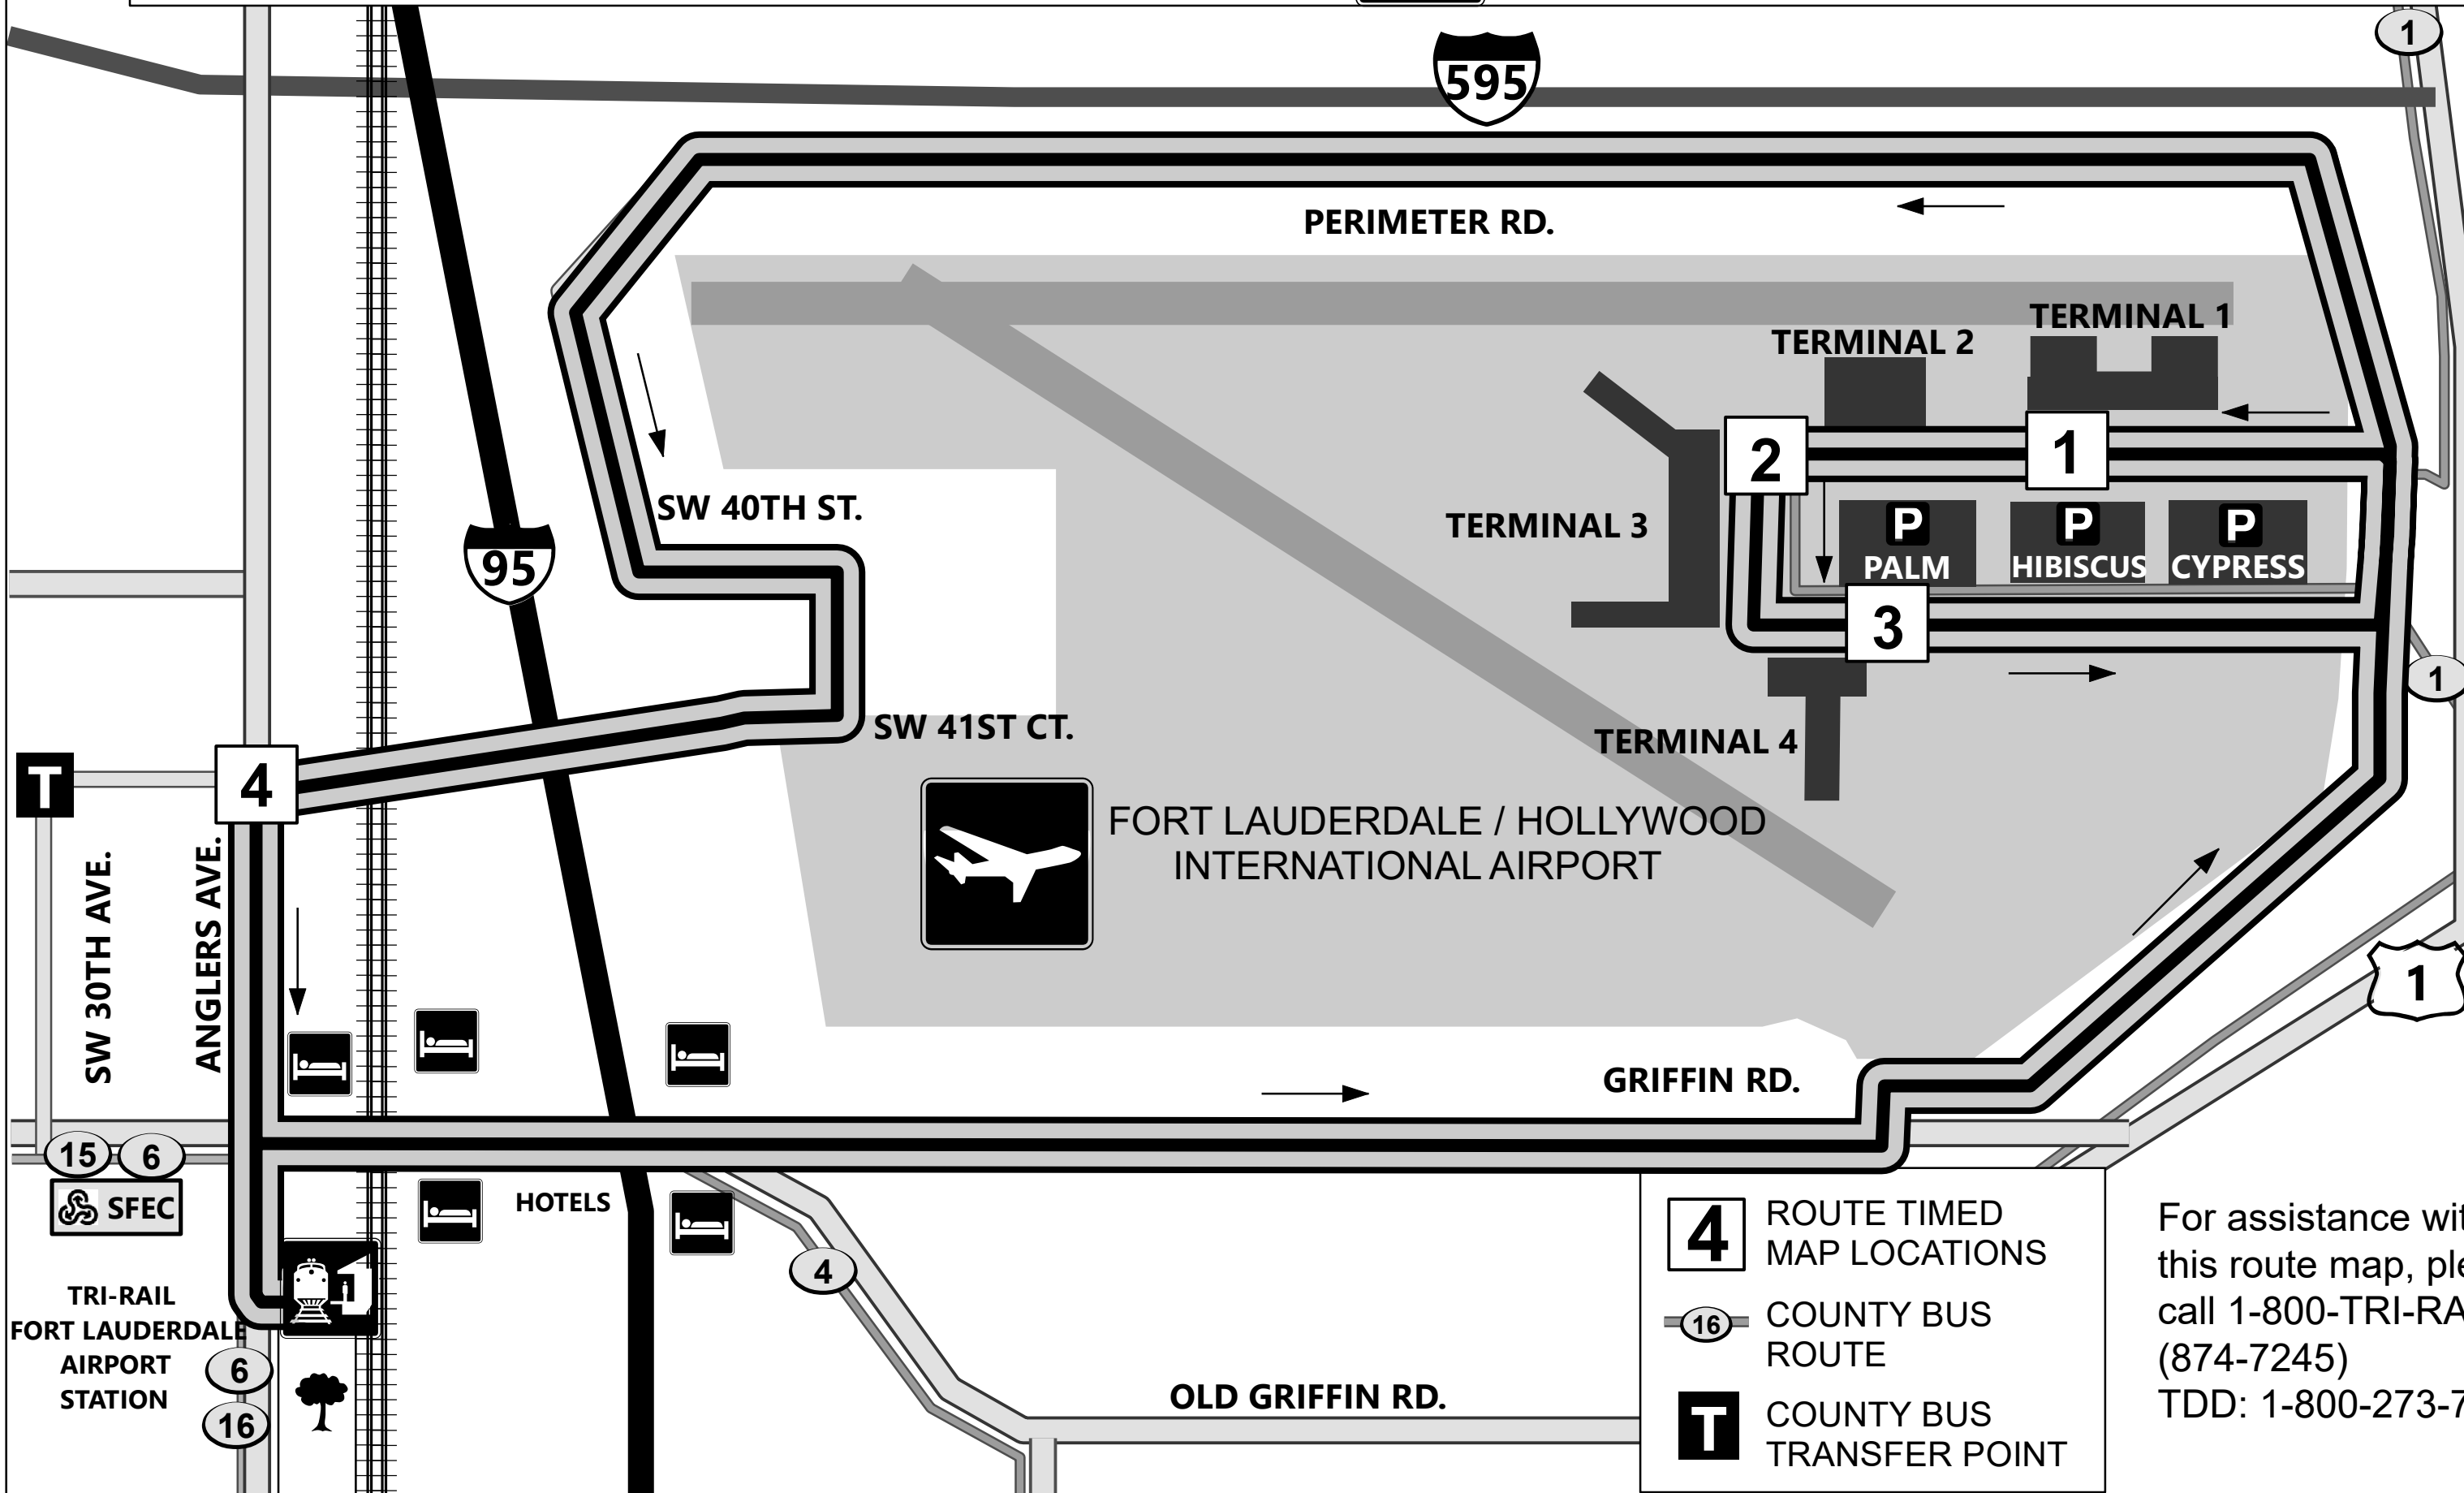

FORT LAUDERDALE / HOLLYWOOD
INTERNATIONAL AIRPORT STATION AT DANIA BEACH

FLA-1 SHUTTLE ROUTE MAP
FLL Airport Shuttle (Weekday)

- 4** ROUTE TIMED MAP LOCATIONS
- 16** COUNTY BUS ROUTE
- T** COUNTY BUS TRANSFER POINT

For assistance with this route map, please call 1-800-TRI-RAIL (874-7245)
TDD: 1-800-273-7545

SW 30TH AVE.
ANGLEDERS AVE.
SW 40TH ST.
SW 41ST CT.
GRIFFIN RD.
OLD GRIFFIN RD.
HOTELS
TRI-RAIL FORT LAUDERDALE AIRPORT STATION