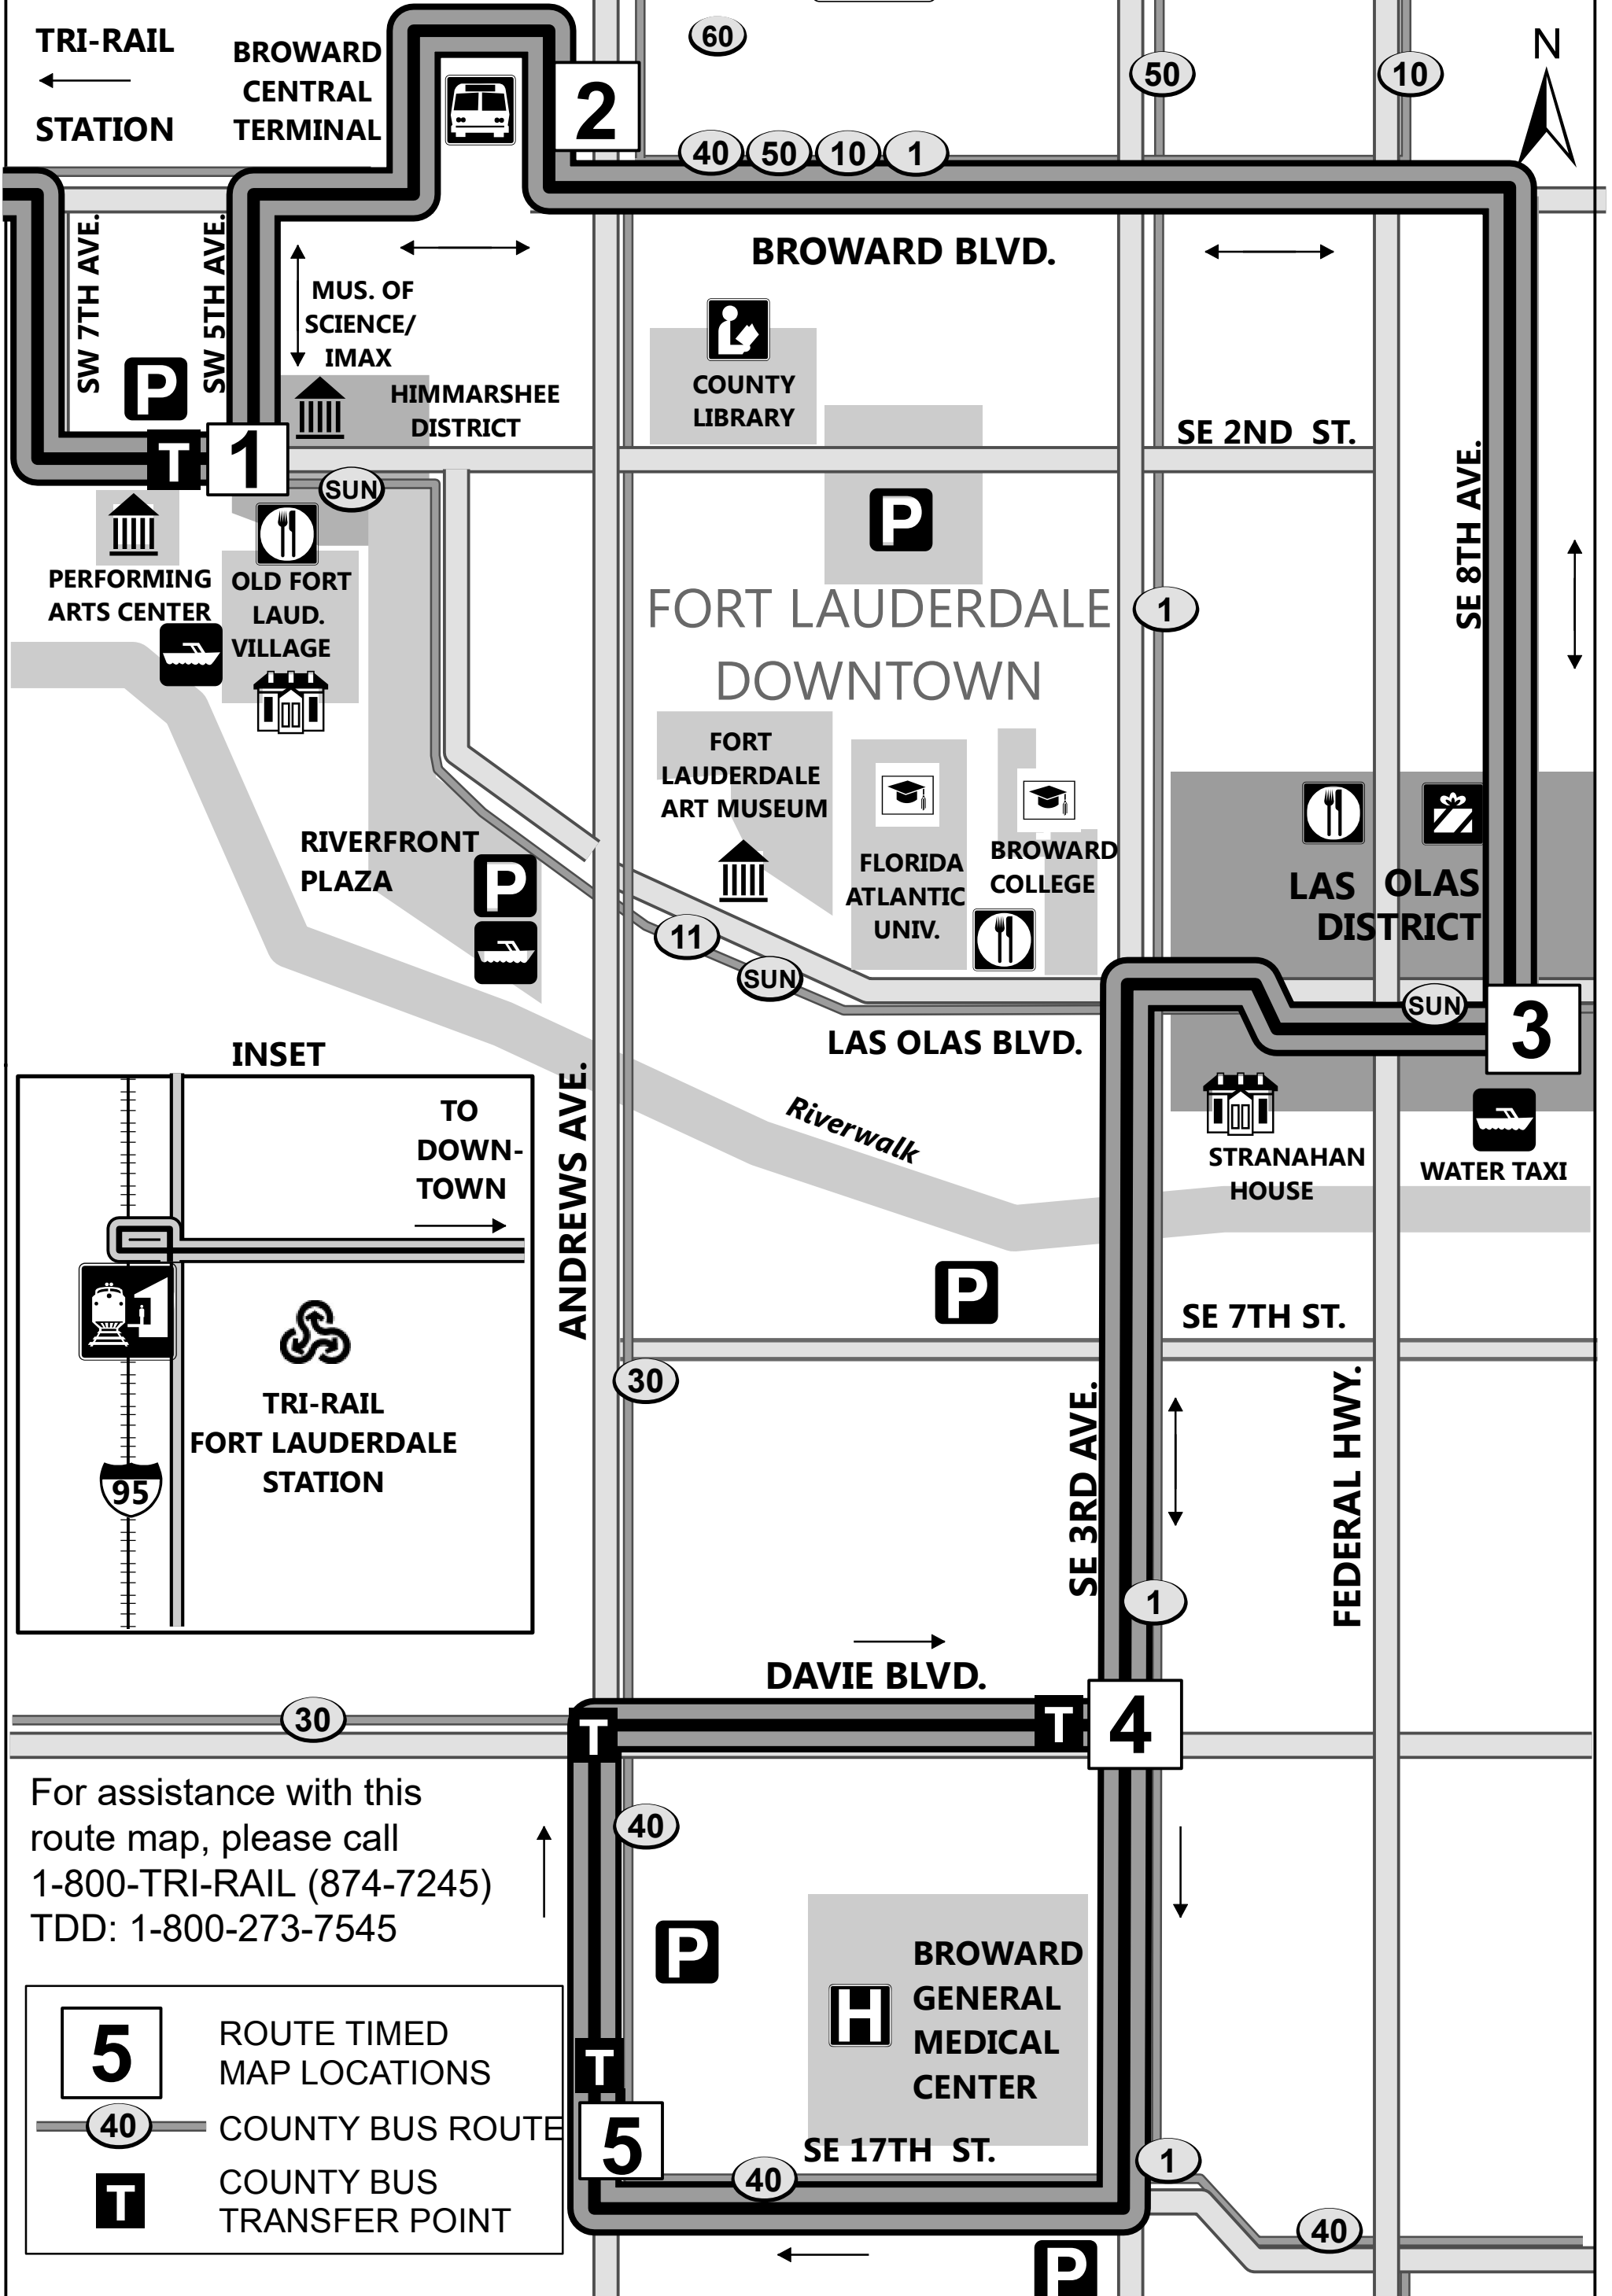

FORT LAUDERDALE STATION FL 3 SHUTTLE BUS MAP

For assistance with this route map, please call 1-800-TRI-RAIL (874-7245) TDD: 1-800-273-7545

- 5** ROUTE TIMED MAP LOCATIONS
- 40** COUNTY BUS ROUTE
- T** COUNTY BUS TRANSFER POINT

ADDITIONAL TRANSFERS TO BROWARD COUNTY TRANSIT AVAILABLE AT BROWARD CENTRAL TERMINAL