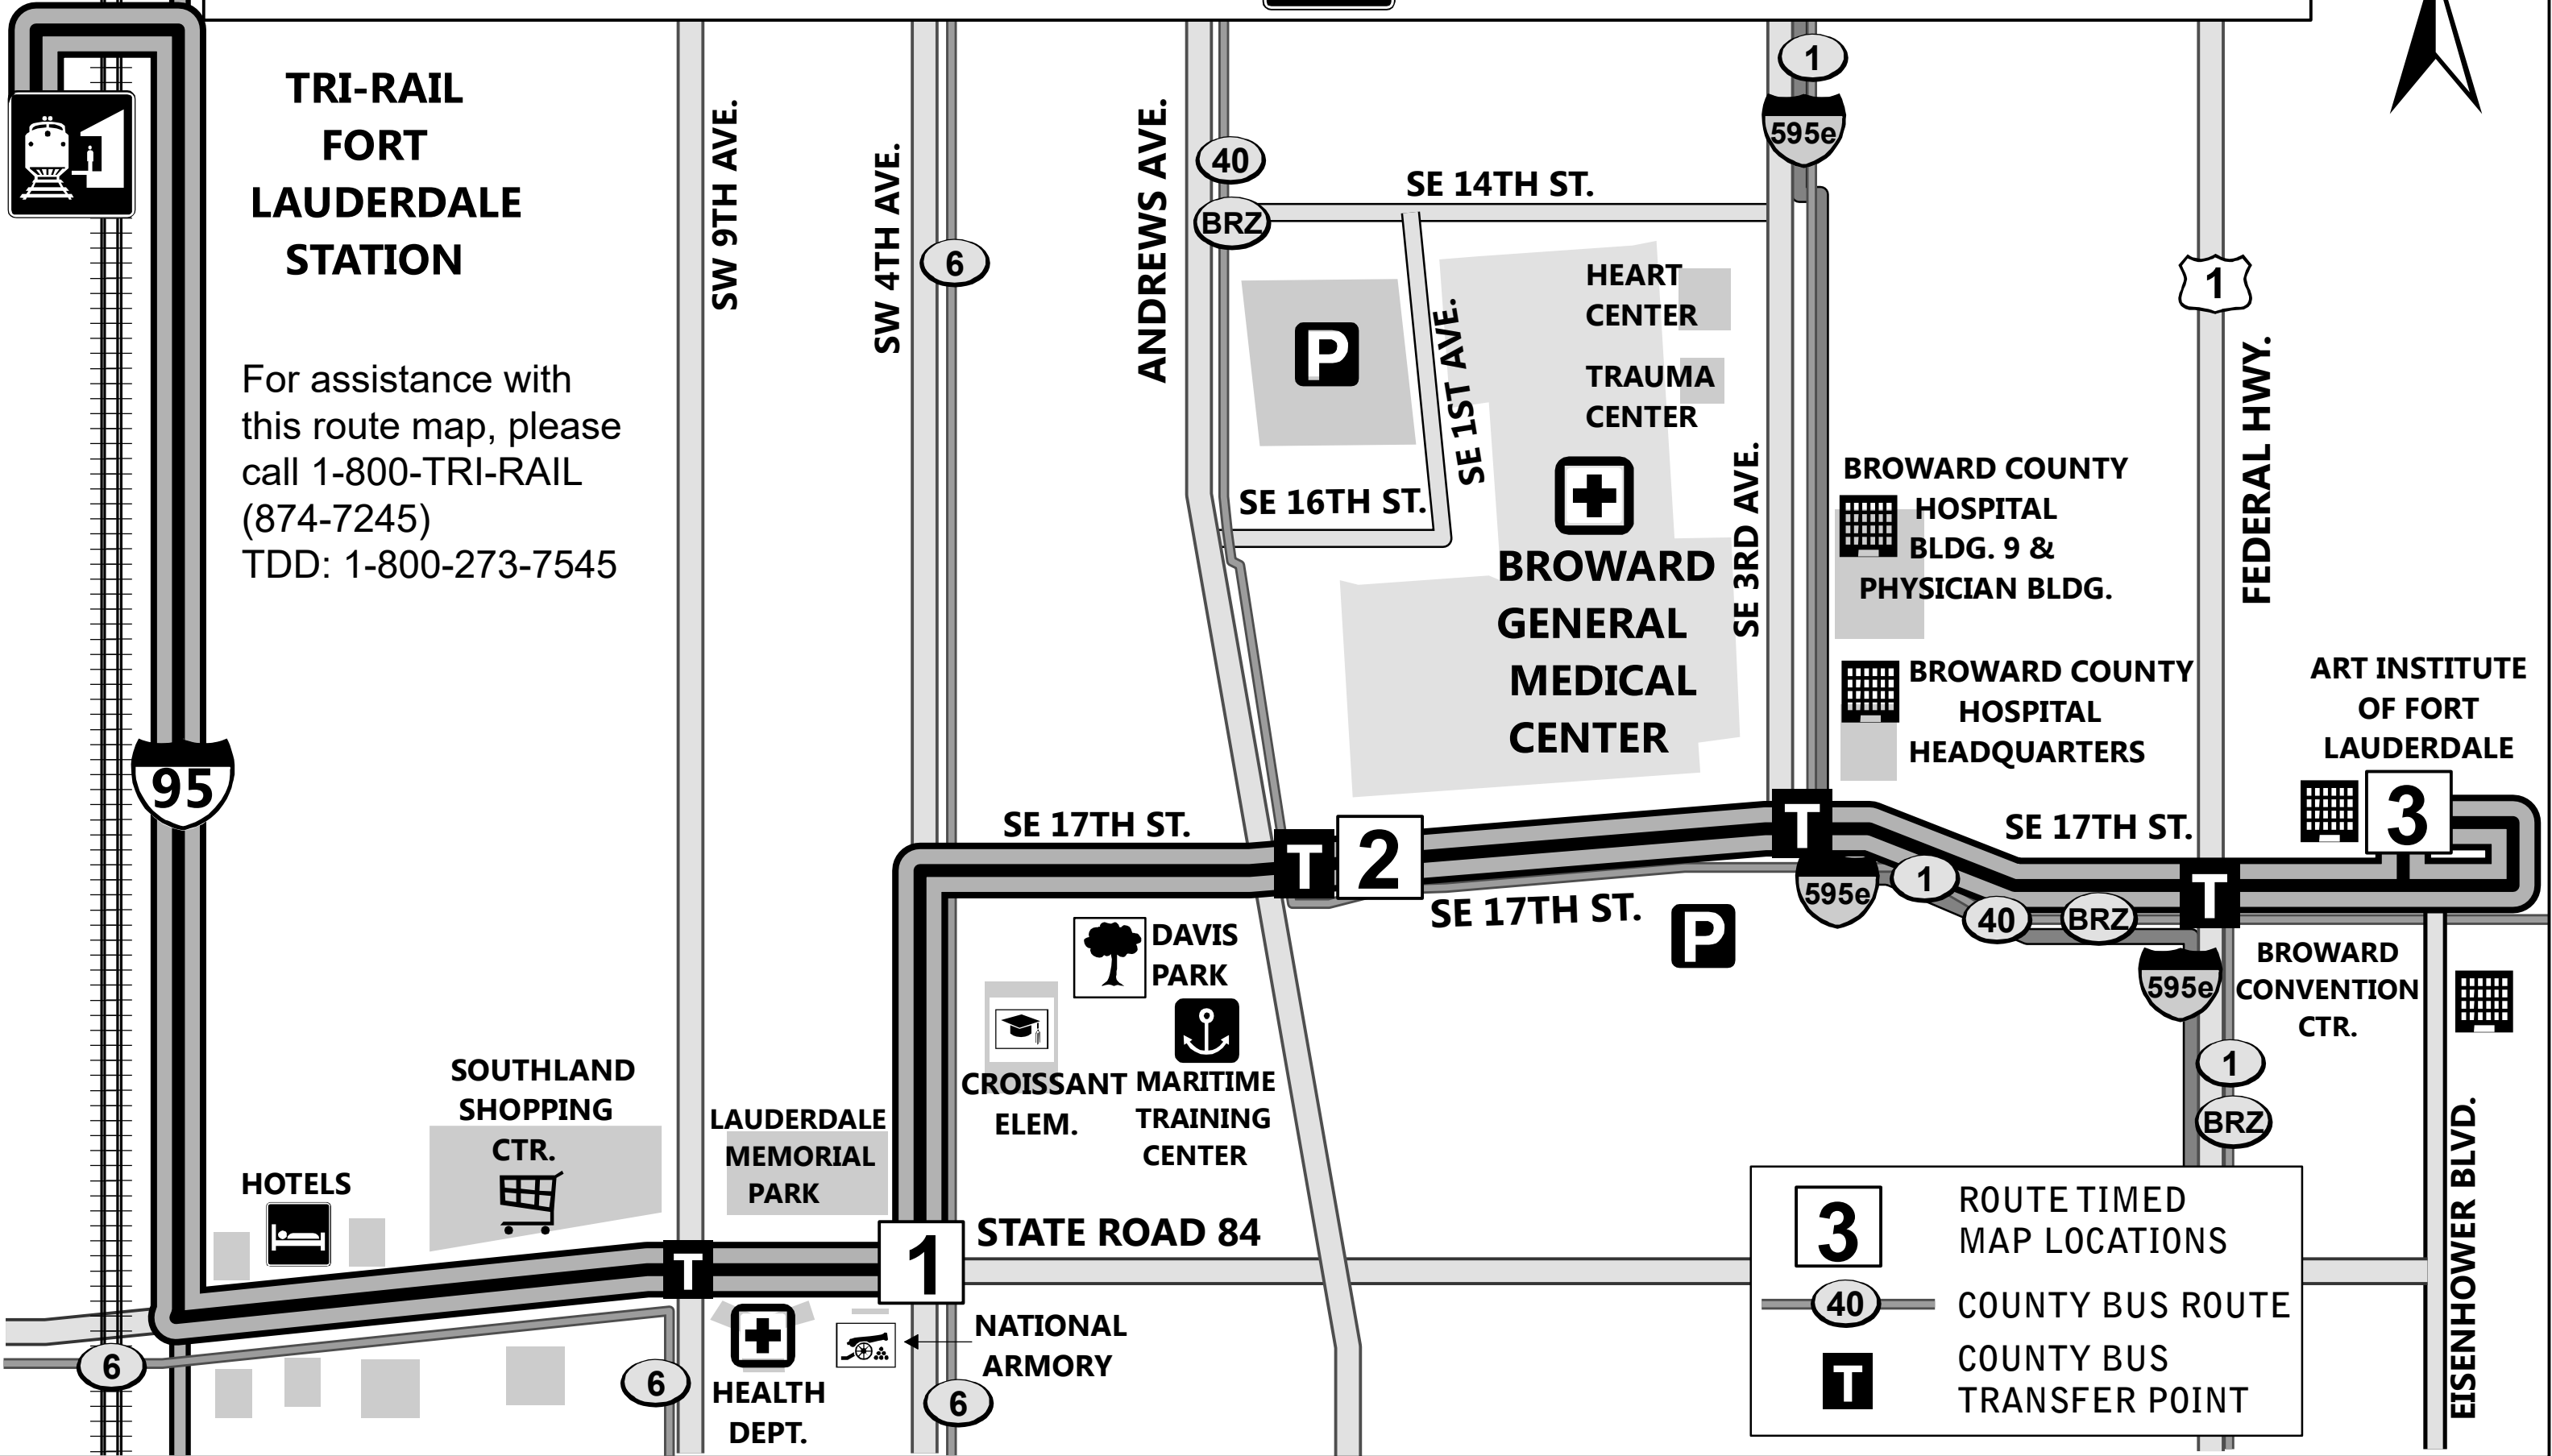

FORT LAUDERDALE STATION

FL-2 SHUTTLE BUS MAP

TRI-RAIL FORT LAUDERDALE STATION

For assistance with
this route map, please
call 1-800-TRI-RAIL
(874-7245)
TDD: 1-800-273-7545

3	ROUTE TIMED MAP LOCATIONS
40	COUNTY BUS ROUTE
T	COUNTY BUS TRANSFER POINT

EISENHOWER BLVD.