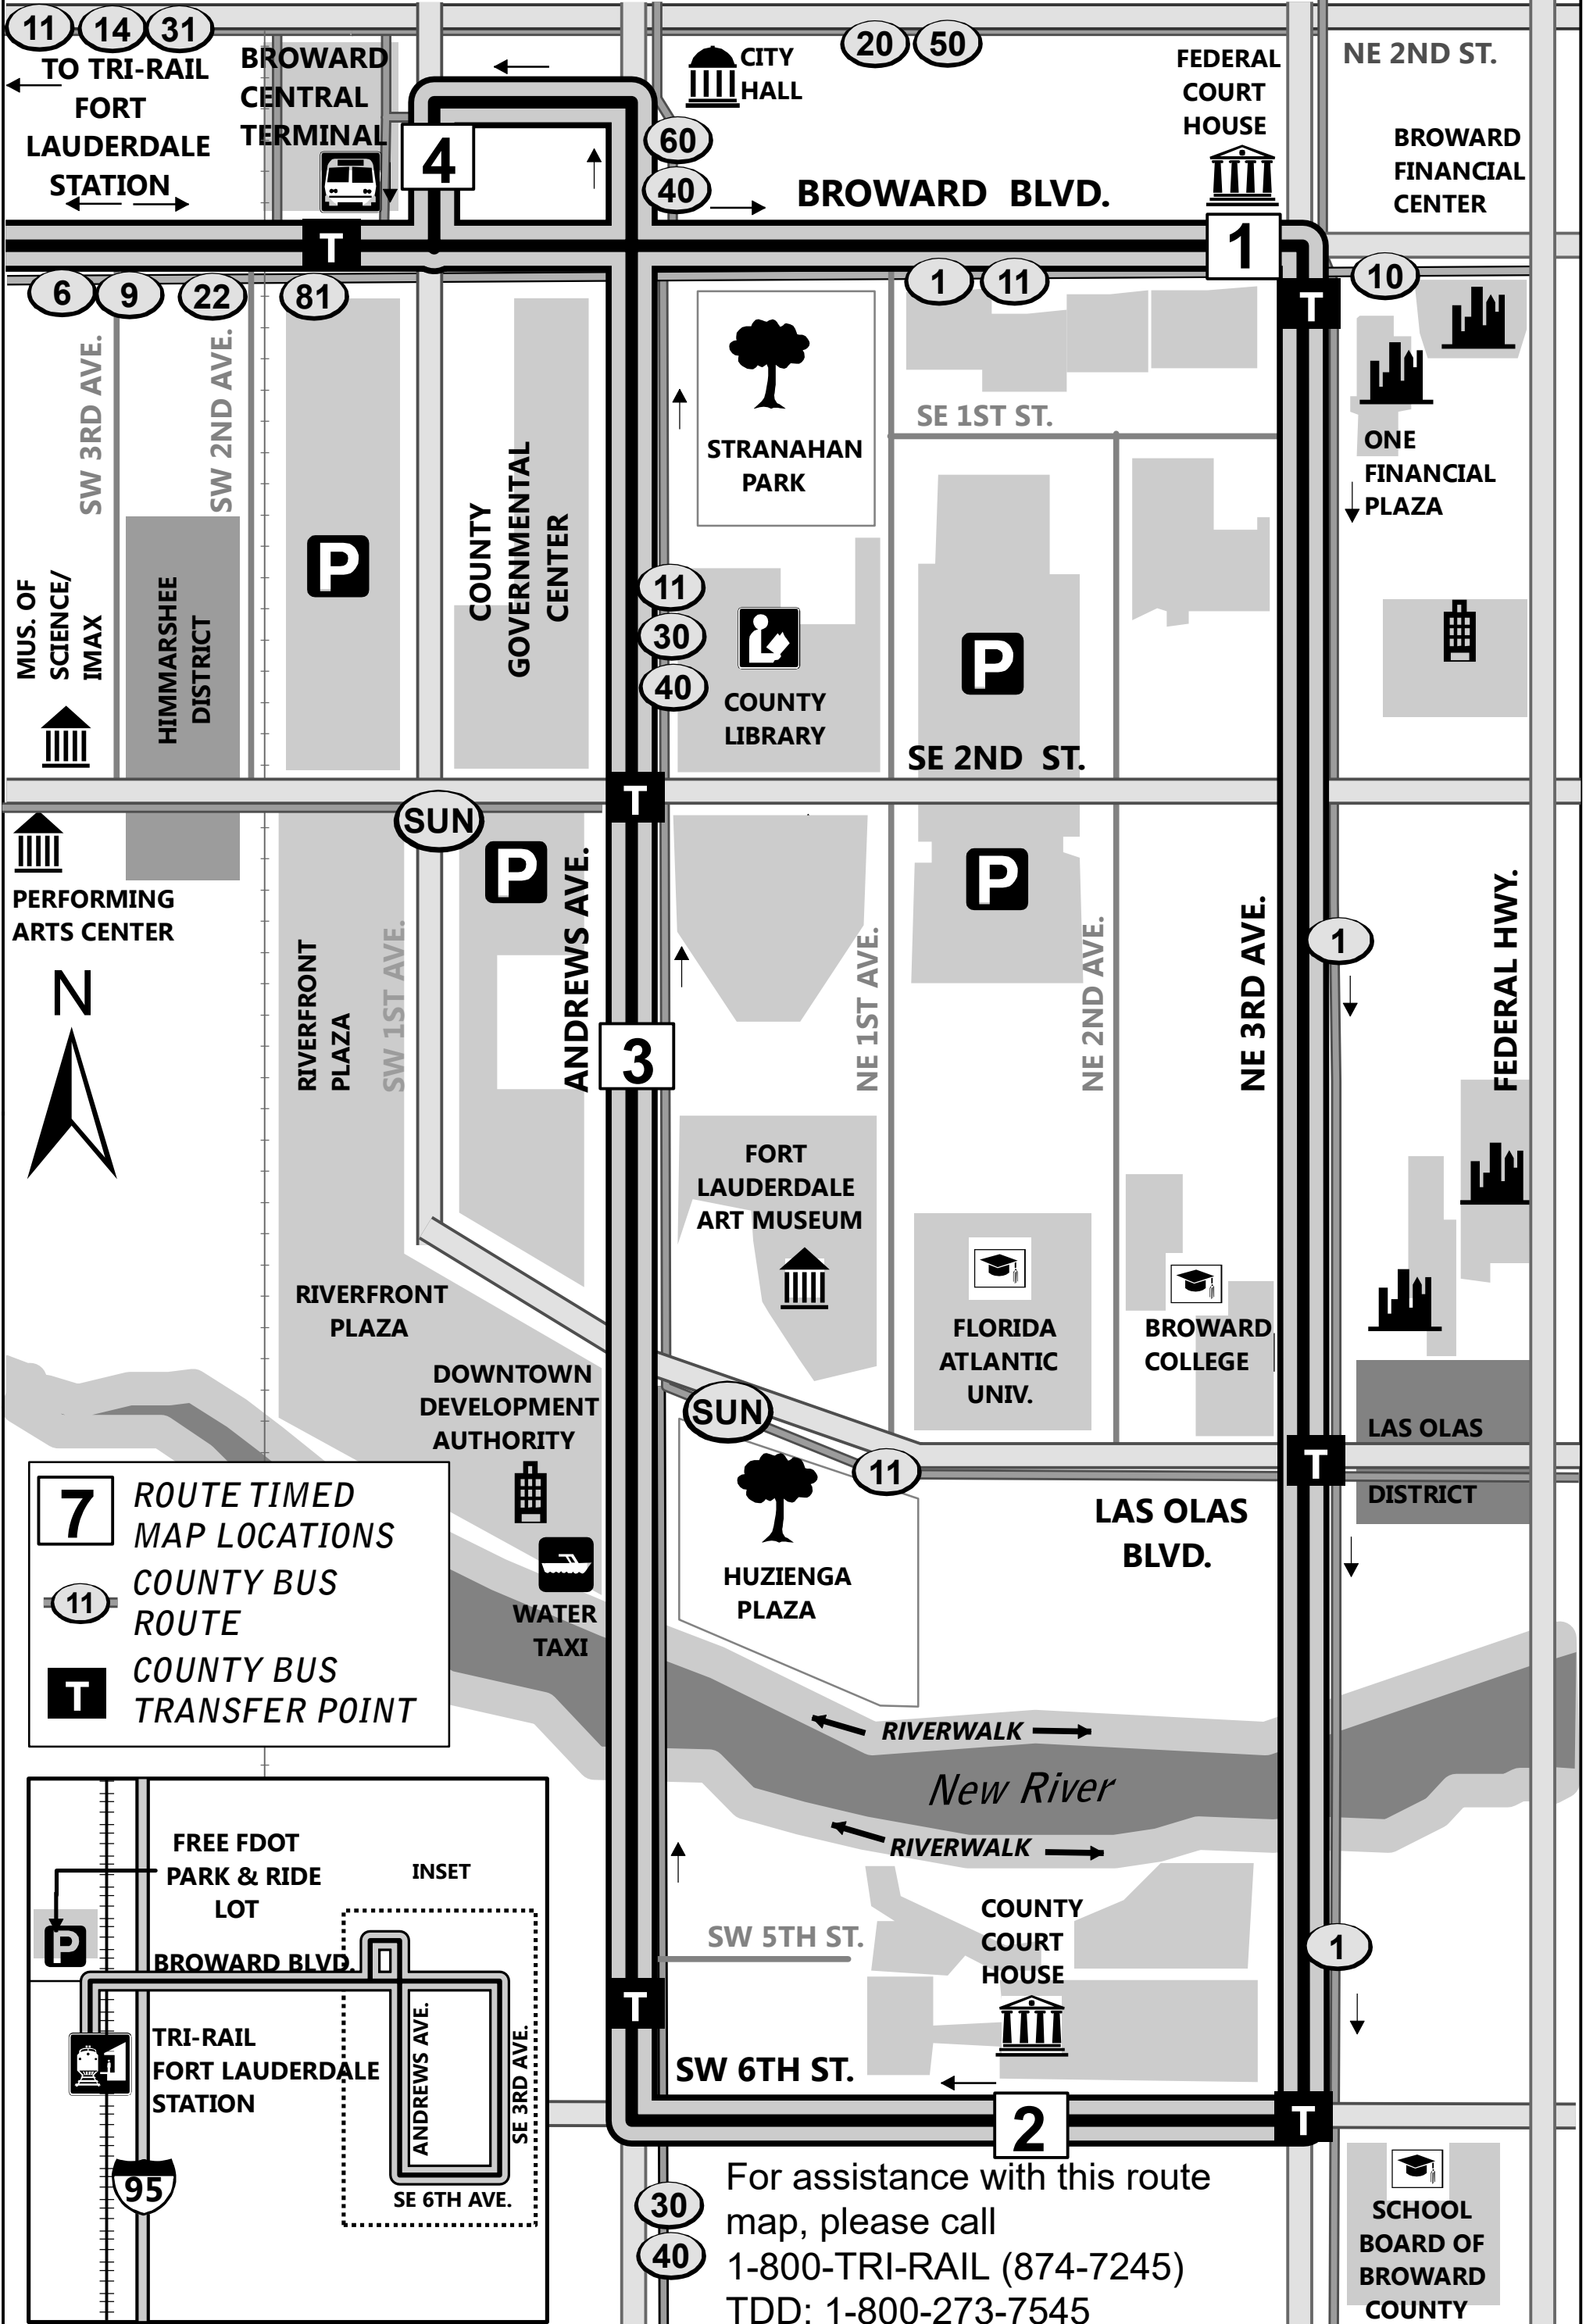

FORT LAUDERDALE STATION FL 1 SHUTTLE BUS MAP

*TRANSFERS TO BROWARD COUNTY TRANSIT AVAILABLE AT BROWARD CENTRAL TERMINAL