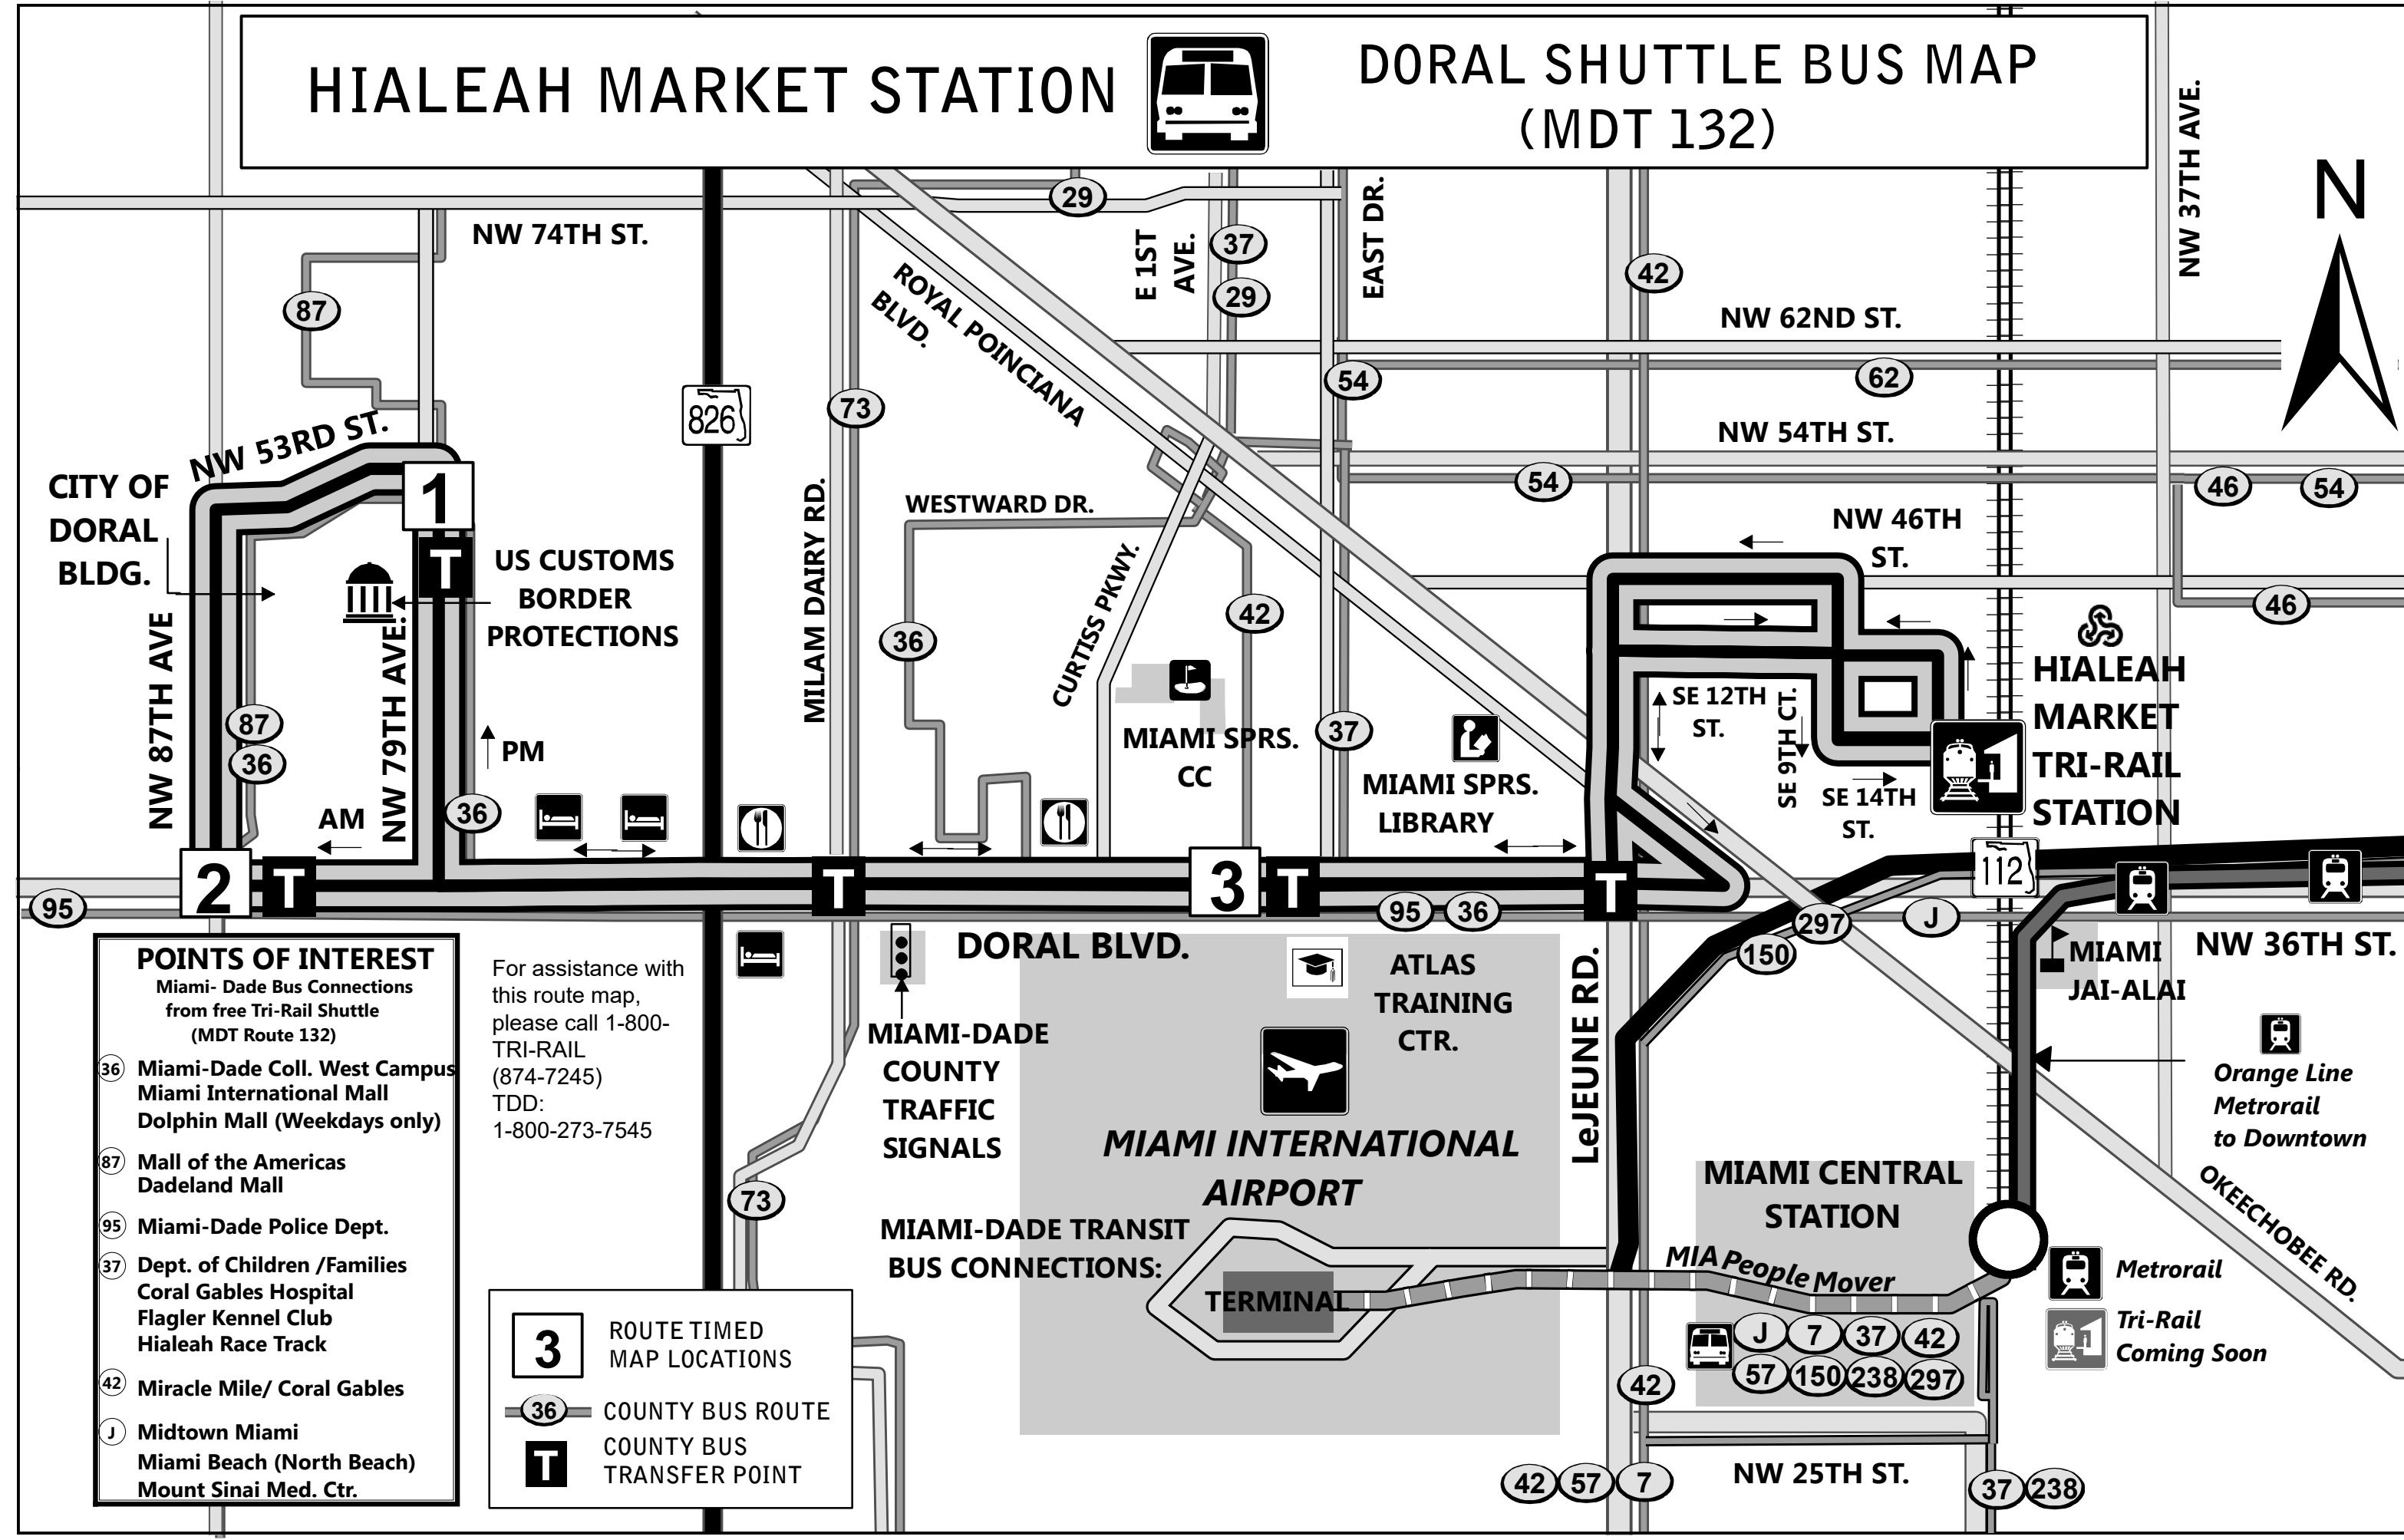

HIALEAH MARKET STATION

DORAL SHUTTLE BUS MAP (MDT 132)

NW 37TH AVE.

POINTS OF INTEREST

Miami-Dade Bus Connections from free Tri-Rail Shuttle (MDT Route 132)

- 36 Miami-Dade Coll. West Campus
Miami International Mall
Dolphin Mall (Weekdays only)
- 87 Mall of the Americas
Dadeland Mall
- 95 Miami-Dade Police Dept.
- 37 Dept. of Children /Families
Coral Gables Hospital
Flagler Kennel Club
Hialeah Race Track
- 42 Miracle Mile/ Coral Gables
- J Midtown Miami
Miami Beach (North Beach)
Mount Sinai Med. Ctr.

For assistance with this route map, please call 1-800-TRI-RAIL (874-7245)
TDD: 1-800-273-7545

3 ROUTE TIMED MAP LOCATIONS

36 COUNTY BUS ROUTE

T COUNTY BUS TRANSFER POINT

MIA People Mover

J 7 37 42
57 150 238 297

Metrorail

Tri-Rail Coming Soon

Orange Line Metrorail to Downtown